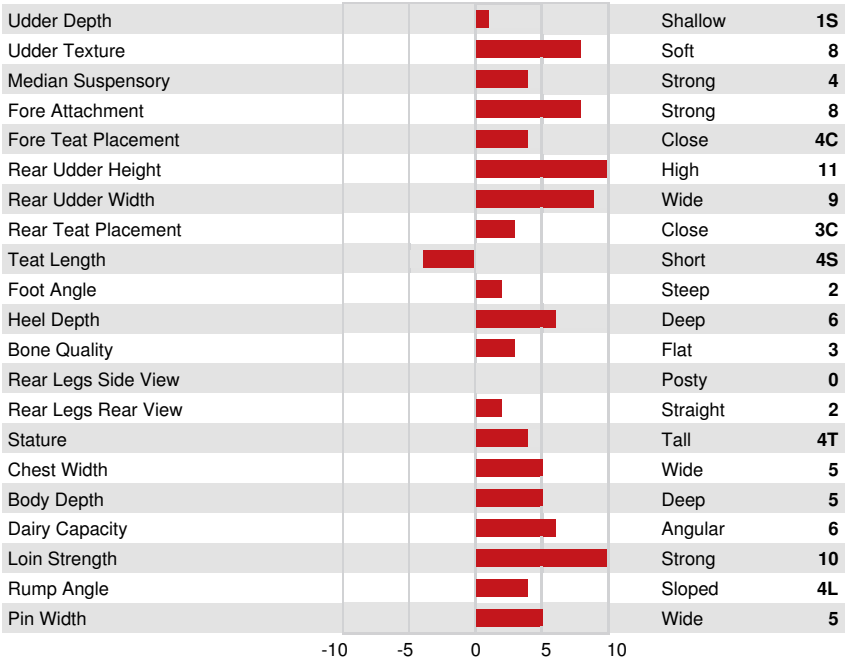

MYSTIQUE AVENGER
 PROGENESIS HIGHJUMP LEADER VG-87-3YR-CAN
 AOT HIGHJUMP
 PEAK ROBERT LAINEY GP-80-2YR-CAN
 SCHOENE-KUH ROBERT
 BOMAZ OUTSIDERS 7727

GPA LPI +3664 PRO\$ 2208

DPF RDF BLF CNF BYF MWF CVF HH1F HH2F HH3F HH4F HH5F HH6F HCDF HMWF

CONFORMATION		GPA 24*APR	
G Herds		G Daughters	
Conformation	13	Dairy Strength	10
Mammary System	9	Rump	9
Feet & Legs	7		

PROGENESIS HIGHJUMP LEADER
DAM

PROGENESIS HIGHJUMP LEADER
DAM