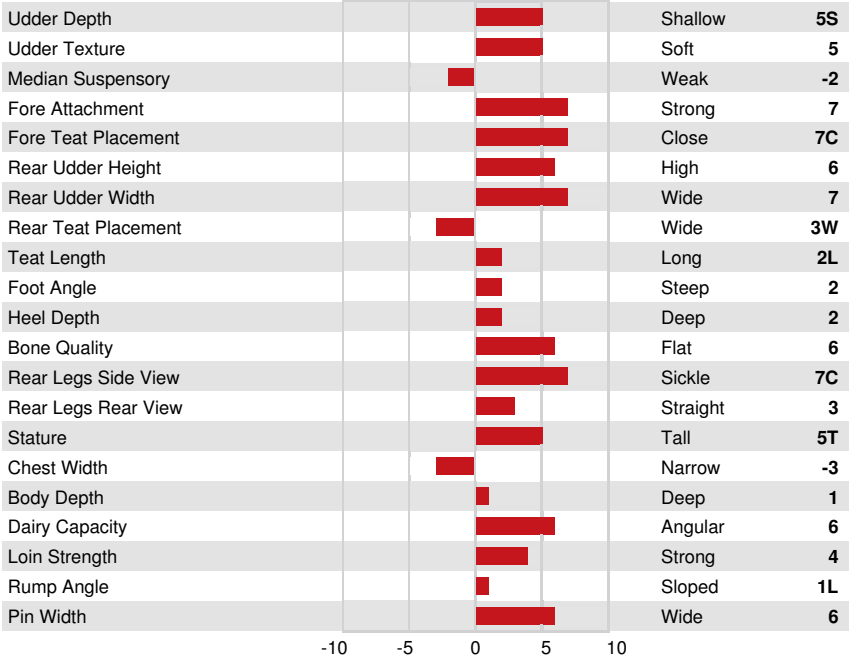

VOGUE MIRAND RED WINE-PP
DAM