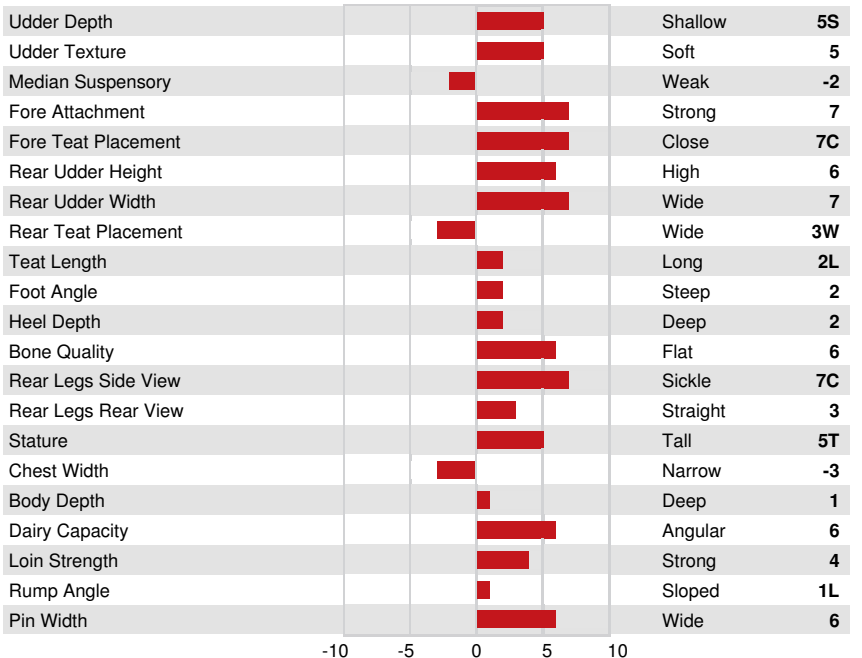

GPA LPI +3436 PRO\$ 1824

DPF BLF CNF BYF MWF CVF HH1F HH2F HH3F HH4F HH5F HH6F HCDF HMWF

Reg. #: HOCANM14227209 aAa: 234165 DMS:
Born: 04/27/2022 Kappa Casein: BB Beta Casein: A2A2

PRODUCTION		G Herds	G Daughters	81% Rel	GPA 24*APR				
Milk kg	235	Fat kg	79	Fat %	+0.61	Protein kg	35	Protein %	+0.22
Feed Efficiency	100	BMR	96	Methane Efficiency	109				

HEALTH & REPRODUCTION		Immunity	105
Herd Life	105	Calf Immunity	104
Somatic Cell Score	104	Calving Ability	103
Daughter Fertility	99	Daughter Calving Ability	100
Body Condition Score	95	Milking Speed	101
Mastitis Resistance	105	Milking Temperament	104
Lactation Persistence	101	Metabolic Disease Resistance	105

CONFORMATION		G Herds	G Daughters	77% Rel	GPA 24*APR	
Conformation	9	Dairy Strength	3			
Mammary System	8	Rump	4			
Feet & Legs	5					

VOGUE MIRAND RED WINE-PP
DAM

VOGUE MIRAND RED WINE-PP
DAM

JOSEY-LLC UNO SANGARIA
FOURTH DAM