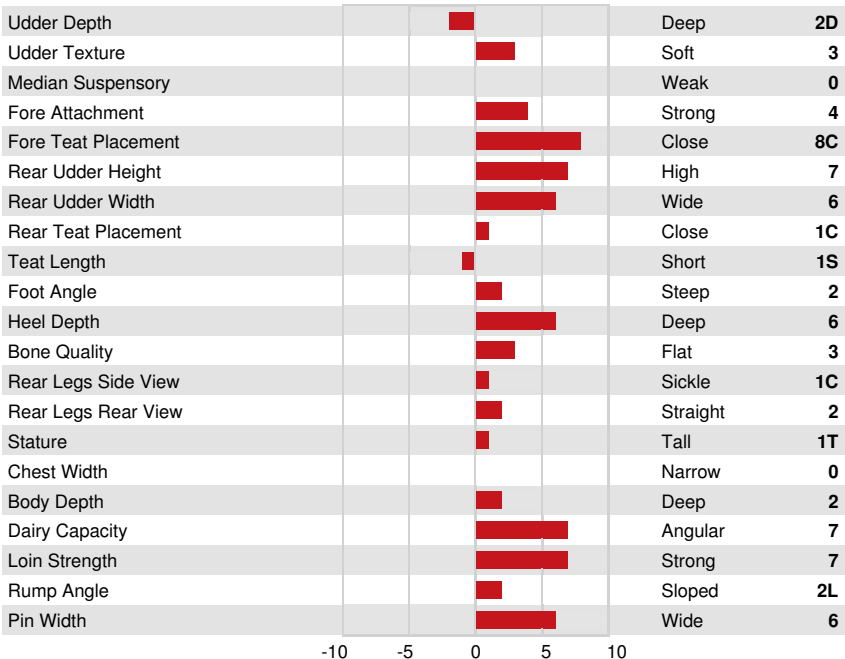

3STAR OH RANGER RED
 PROGENESIS HIGHJUMP LEADER VG-87-3YR-CAN
 AOT HIGHJUMP
 PEAK ROBERT LAINEY GP-80-2YR-CAN
 SCHOENE-KUH ROBERT
 BOMAZ OUTSIDERS 7727

GPA LPI +3884 PRO\$ 2867

DPF RDC BLF CNF BYF MWF CVF HH1F HH2F HH3F HH4F HH5F HH6F HCDF HMWF

CONFORMATION		GPA 24*APR	
G Herds		G Daughters	
Conformation	9	Dairy Strength	6
Mammary System	6	Rump	7
Feet & Legs	8		

PROGENESIS HIGHJUMP LEADER
DAM

PROGENESIS HIGHJUMP LEADER
DAM