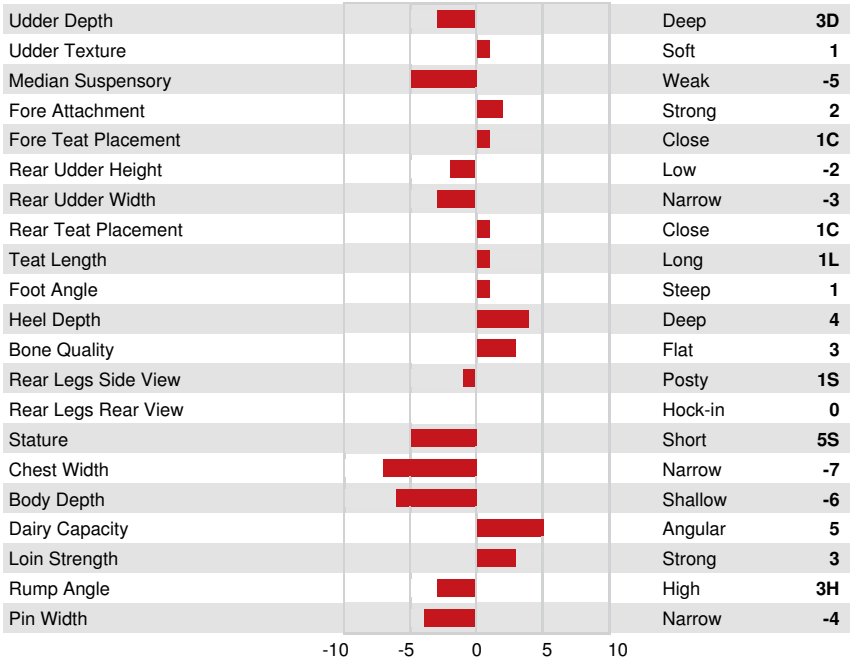

WINSTAR GRAZIANO
 PEAK FALLOUT DRAMA
 PROGENESIS FALLOUT
 ELM-J DINALEE
 MR RUBICON DYNASTY
 C-HAVEN JOSUPER 2678 VG-87-4YR-USA

GPA LPI +3463 PRO\$ 2507

DPF RDF BLF CNF BYF MWF CVF HH1F HH2F HH3F HH4F HH5F HH6F HCDF HMWF

CONFORMATION		G Herds	G Daughters	76% Rel	GPA 24*APR	
Conformation	0	Dairy Strength	-2			
Mammary System	0	Rump	-1			
Feet & Legs	3					

LADYS-MANOR S DAHLIA
 FIFTH DAM