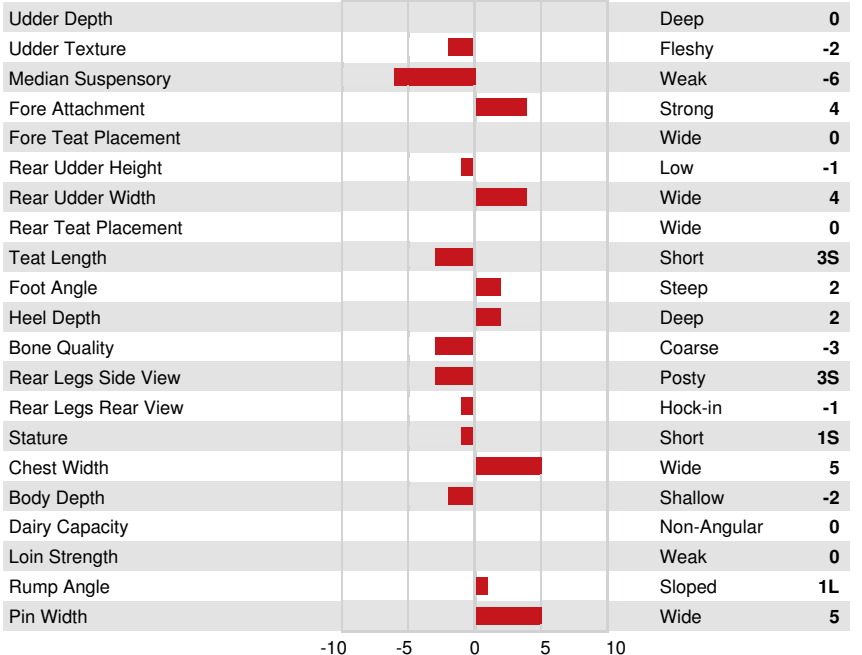

PEAK MAGNIQUE
 PROGENESIS ZAZZLE TWIGGY VG-87-3YR-CAN
 PEAK ZAZZLE
 PROGENESIS ACHIEVER TYPHOON VG-85-4YR-CAN
 ABS ACHIEVER
 OCD JEDI TAYA 37904 VG-86-4YR-USA 1*

GPA LPI +3776 PRO\$ 3058

DPF RDF BLF CNF BYF MWF CVF HH1F HH2F HH3F HH4F HH5F HH6F HCDF HMWF

CONFORMATION			G Herds	G Daughters	76% Rel	GPA 24* APR	
Conformation	2	Dairy Strength	1				
Mammary System	0	Rump	5				
Feet & Legs	1						

PROGENESIS ZAZZLE TWIGGY
DAM

PROGENESIS ZAZZLE TWIGGY
DAM