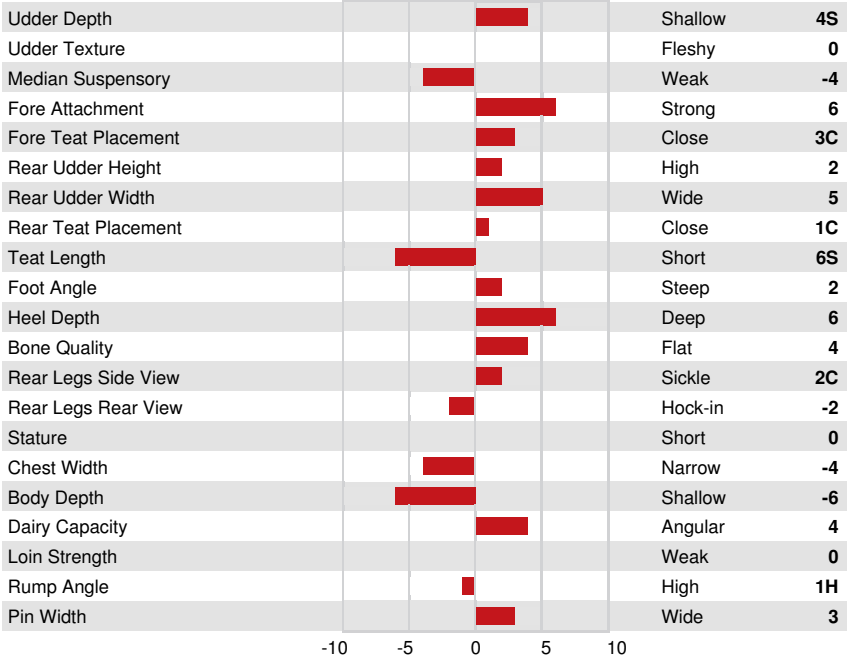

RMD-DOTTERER SSI GAMEDAY
 PROGENESIS ZAZZLE PREVAIL
 PEAK ZAZZLE
 PROGENESIS ACHIEVER PAISLEY GP-83-3YR-CAN 4*
 ABS ACHIEVER
 PROGENESIS GRANITE POWELL 1*

GPA LPI +3583 PRO\$ 2437

DPF RDF BLF CNF BYF MWF CVF HH1F HH2F HH3F HH4F HH5F HH6F HCDF HMWF

CONFORMATION		GPA 24*DEC	
G Herds		G Daughters	
Conformation	4	Dairy Strength	-1
Mammary System	4	Rump	2
Feet & Legs	5		

SYNERGY RUBICON PERFECT
 FOURTH DAM

SYNERGY UNO POT O GOLD
 FIFTH DAM