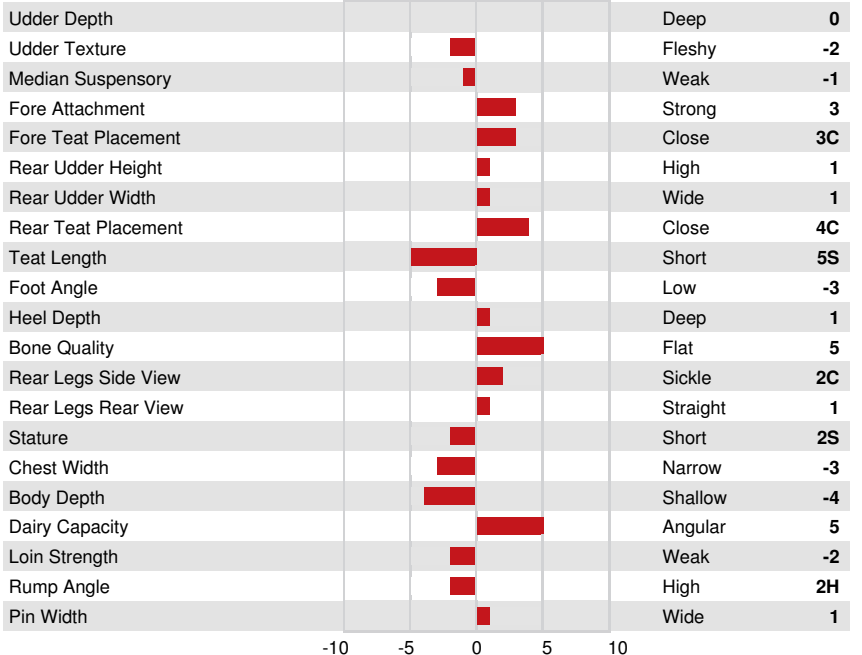

KINGS-RANSOM LEGCY DRIVE
PROGENESIS ZAZZLE WHIMSICAL
PEAK ZAZZLE
PROGENESIS ACHEIVER WIDGET GP-80-3YR-CAN
ABS ACHIEVER
PROGENESIS FRAZZ WISTERIA G-78-2YR-CAN

GPA LPI +3718 PRO$ 2826

DPF RDF BLF CNF BYF MWF CVF HH1F HH2F HH3F HH4F HH5F HH6C HDCF HMWF

Reg. #: HOCANM14227076 aAa: DMS:
Born: 02/23/2022 Kappa Casein: AB Beta Casein: A2A2

PRODUCTION			GPA 24*APR	
G Herds	G Daughters	81% Rel		
Milk kg 866	Fat kg 120	Fat % +0.75	Protein kg 55	Protein % +0.22
Feed Efficiency 104	BMR 98	Methane Efficiency 107		

HEALTH & REPRODUCTION		Immunity	103
Herd Life	104	Calf Immunity	104
Somatic Cell Score	102	Calving Ability	105
Daughter Fertility	110	Daughter Calving Ability	107
Body Condition Score	96	Milking Speed	107
Mastitis Resistance	103	Milking Temperament	103
Lactation Persistency	95	Metabolic Disease Resistance	103

CONFORMATION		GPA 24*APR	
G Herds	G Daughters	77% Rel	
Conformation	2	Dairy Strength	0
Mammary System	1	Rump	0
Feet & Legs	5		

IHG WINNEY JEROD 55380
FIFTH DAM