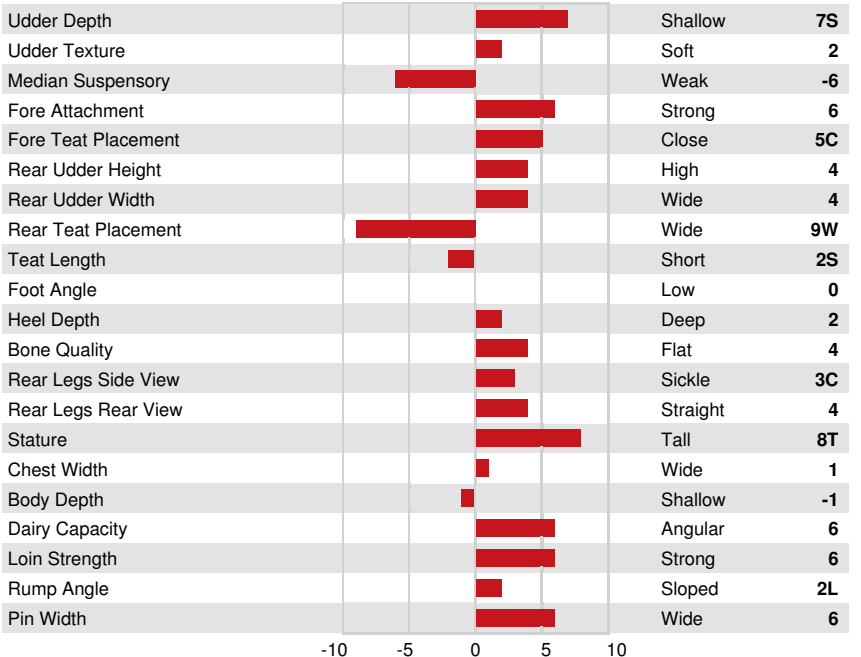

3STAR OH RANGER RED
 PROGENESIS ZAZZLE PENGUIN
 PEAK ZAZZLE
 PROGENESIS YODA PALOMA EX-91-4YR-CAN 1*
 CAL-ROY-AL YODA
 PROGENESIS FORTUNE PALAU VG-87-3YR-CAN 3*

GPA LPI +3900 PRO\$ 3170

DPF RDC BLF CNF BYF MWF CVF HH1F HH2F HH3F HH4F HH5F HH6F HCDF HMWF

CONFORMATION			GPA 24*APR	
	G Herds	G Daughters	77% Rel	
Conformation	6	Dairy Strength	4	
Mammary System	5	Rump	6	
Feet & Legs	4			

PROGENESIS FORTUNE PALAU
 THIRD DAM

PROGENESIS ENFORCER PAT
 FIFTH DAM