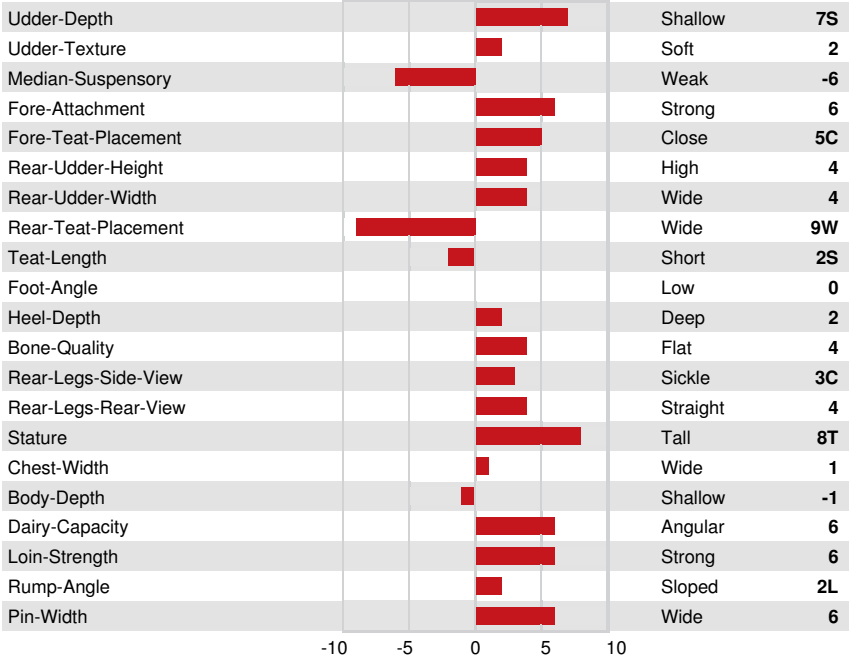

3STAR OH RANGER RED
 PROGENESIS ZAZZLE PENGUIN
 PEAK ZAZZLE
 PROGENESIS YODA PALOMA EX-91-4YR-CAN 1*
 CAL-ROY-AL YODA
 PROGENESIS FORTUNE PALAU VG-87-3YR-CAN 3*

GPA LPI +3900 PRO\$ 3170

DPF RDC BLF CNF BYF MWF CVF HH1F HH2F HH3F HH4F HH5F HH6F HCDF HMWF

CONFORMATION		GPA 24*APR
Conformation	6	Dairy-Strength 4
Mammary-System	5	Rump 6
Feet-&-Legs	4	

PROGENESIS-FORTUNE-PALAU-THIRD DAM

PROGENESIS-ENFORCER-PAT-FIFTH DAM