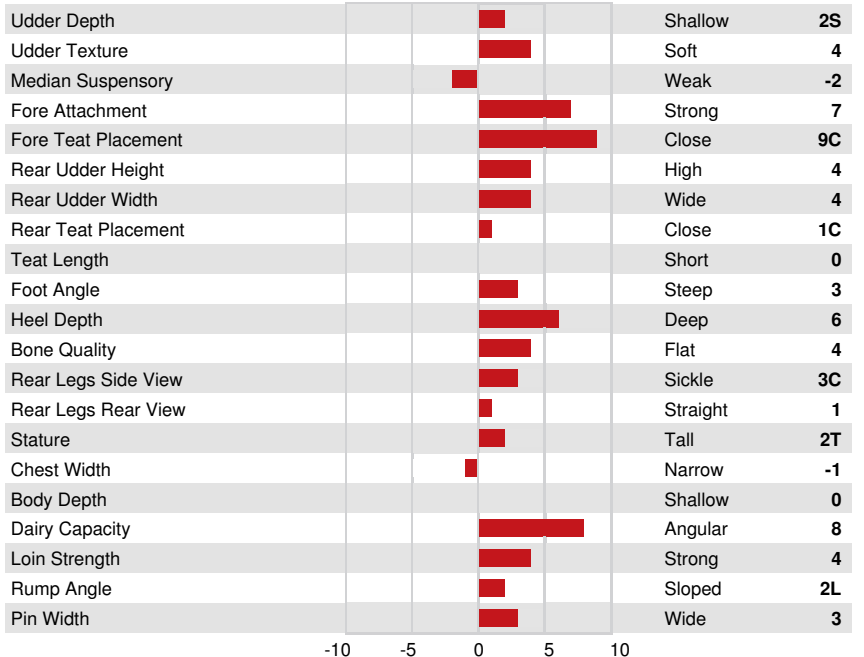

3STAR OH RANGER RED
PROGENESIS ZAZZLE RINGSIDE VG-85-3YR-CAN
PEAK ZAZZLE
PROGENESIS TARRINO RAELYN VG-85-3YR-CAN
WELCOME TARRINO 3181
OCD LEGENDARY RAE EX-90-6YR-CAN

GPA LPI +3744 PRO$ 2669

DPF RDC BLF CNF BYF MWF CVF HH1F HH2F HH3F HH4F HH5F HH6F HCDF HMWF

Reg. #: HOCANM14226977 aAa: 243165 DMS:
Born: 01/05/2022 Kappa Casein: BB Beta Casein: A1A2

PRODUCTION			G Herds	G Daughters	80% Rel	GPA 24*APR	
Milk kg	Fat kg	Fat %				Protein kg	Protein %
687	108	+0.70				64	+0.33
Feed Efficiency	BMR	Methane Efficiency					
99	98	105					

HEALTH & REPRODUCTION			Immunity	109
Herd Life	107	Calf Immunity	108	
Somatic Cell Score	107	Calving Ability	102	
Daughter Fertility	101	Daughter Calving Ability	105	
Body Condition Score	95	Milking Speed	100	
Mastitis Resistance	106	Milking Temperament	101	
Lactation Persistence	102	Metabolic Disease Resistance	105	

CONFORMATION			G Herds	G Daughters	76% Rel	GPA 24*APR	
Conformation	9	Dairy Strength	5				
Mammary System	7	Rump	5				
Feet & Legs	6						

PROGENESIS ZAZZLE RINGSIDE
DAM