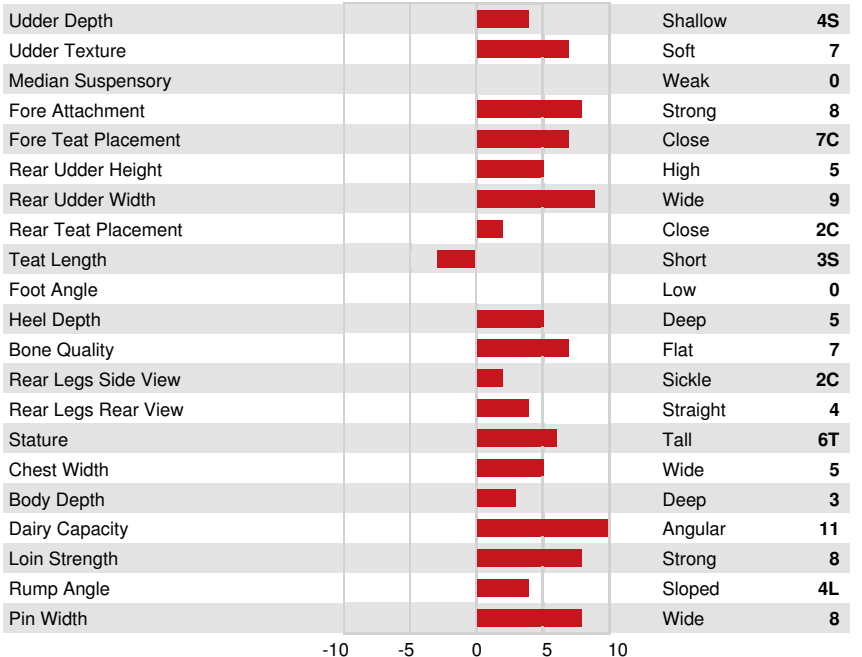

SANDY-VALLEY R CONWAY
PROGENESIS ZAZZLE PAPRIKA VG-87-3YR-CAN
PEAK ZAZZLE
PROGENESIS MILKTIME PINTO VG-88-5YR-CAN 1*
STE ODILE MILKTIME
PROGENESIS SUPERHERO PORTNEUF VG-85-4YR-CAN 2*

GPA LPI +3791 PRO$ 2591

DPF MFF RDF BLF CNF BYF MWF CVF HH1F HH2F HH3F HH4F HH5F HH6F HCDF HMWF

Reg. #: HOCANM14226978 aAa: 243165 DMS:
Born: 01/05/2022 Kappa Casein: BB Beta Casein: A2A2

PRODUCTION			GPA 24* APR	
Milk kg	Fat kg	Fat %	Protein kg	Protein %
1616	120	+0.47	82	+0.21
Feed Efficiency	BMR	Methane Efficiency		
98	96	106		

HEALTH & REPRODUCTION		Immunity
Herd Life	100	Calf Immunity 98
Somatic Cell Score	102	Calving Ability 100
Daughter Fertility	98	Daughter Calving Ability 102
Body Condition Score	99	Milking Speed 97
Mastitis Resistance	103	Milking Temperament 100
Lactation Persistence	103	Metabolic Disease Resistance 105

CONFORMATION		GPA 24* APR	
		78% Rel	
Conformation	12	Dairy Strength	11
Mammary System	8	Rump	9
Feet & Legs	8		

PROGENESIS ZAZZLE PAPRIKA
DAM