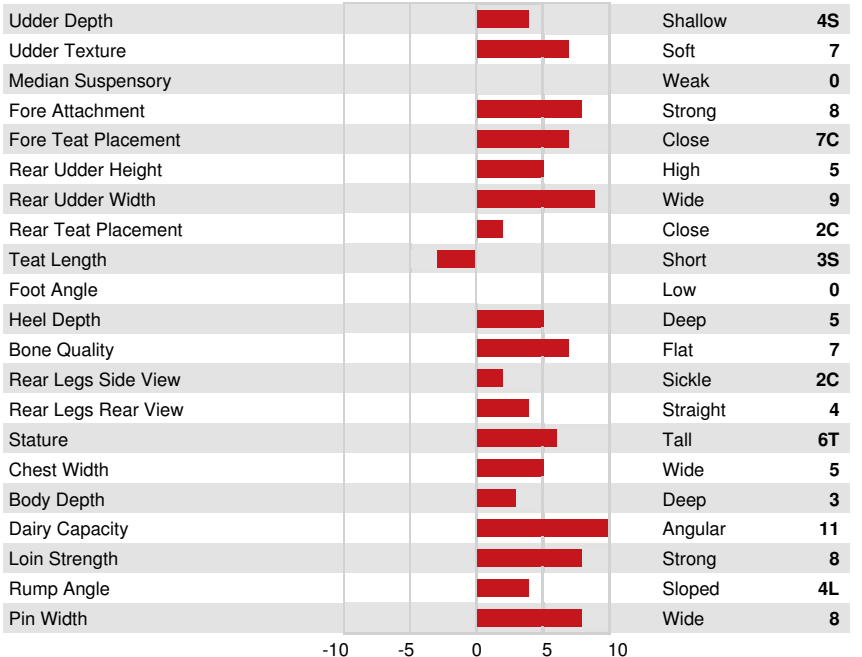

SANDY-VALLEY R CONWAY
PROGENESIS ZAZZLE PAPRIKA VG-87-3YR-CAN
PEAK ZAZZLE
PROGENESIS MILKTIME PINTO VG-88-5YR-CAN 1*
STE ODILE MILKTIME
PROGENESIS SUPERHERO PORTNEUF VG-85-4YR-CAN 2*

GPA LPI +3791 PRO$ 2591

DPF RDF BLF CNF BYF MWF CVF HH1F HH2F HH3F HH4F HH5F HH6F HCDF HMWF

Reg. #: HOCANM14226974 aAa: 243156 DMS:
Born: 01/05/2022 Kappa Casein: BB Beta Casein: A2A2

PRODUCTION			G Herds	G Daughters	82% Rel	GPA 24* APR	
Milk kg	Fat kg	Fat %				Protein kg	Protein %
1616	120	+0.47				82	+0.21
Feed Efficiency	BMR	Methane Efficiency					
98	96	106					

HEALTH & REPRODUCTION			Immunity 98	
Herd Life	100	Calf Immunity	98	
Somatic Cell Score	102	Calving Ability	100	
Daughter Fertility	98	Daughter Calving Ability	102	
Body Condition Score	99	Milking Speed	97	
Mastitis Resistance	103	Milking Temperament	100	
Lactation Persistence	103	Metabolic Disease Resistance	105	

CONFORMATION			G Herds	G Daughters	78% Rel	GPA 24* APR	
Conformation	12	Dairy Strength			11		
Mammary System	8	Rump			9		
Feet & Legs	8						

PROGENESIS ZAZZLE PAPRIKA
DAM