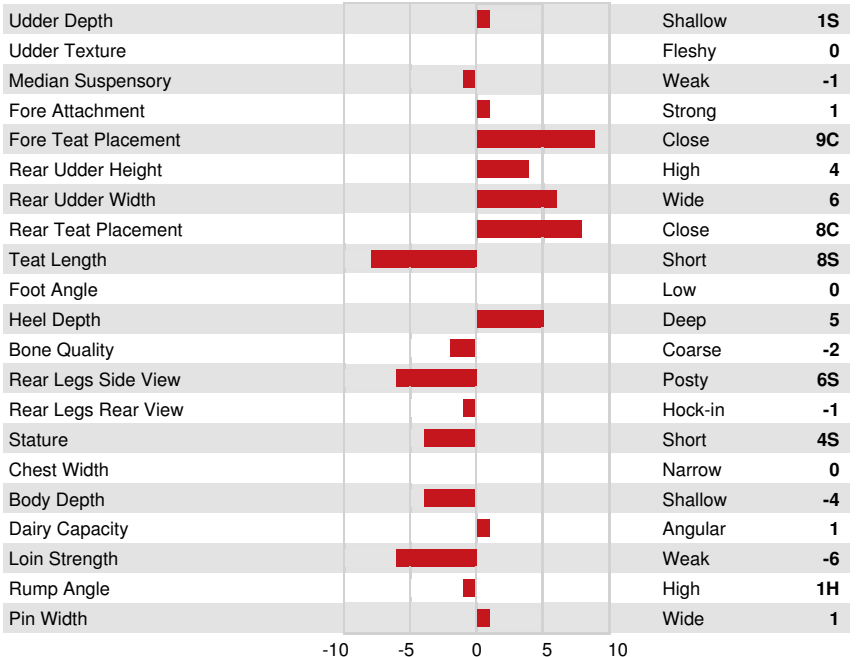

PROGENESIS PROLOGUE
 PROGENESIS FASTBALL PATRIOTS VG-85-2YR-CAN
 BOMAZ FASTBALL
 PROGENESIS ACHIEVER PAISLEY GP-83-3YR-CAN 2*
 ABS ACHIEVER
 PROGENESIS GRANITE POWELL

GPA LPI +3519 PRO\$ 2384

DPF RDF BLF CNF BYF MWF CVF HH1F HH2F HH3F HH4F HH5F HH6F HCDF HMWF

CONFORMATION		GPA 24* APR	
		78% Rel	
Conformation	0	Dairy Strength	-1
Mammary System	1	Rump	-3
Feet & Legs	1		

SYNERGY RUBICON PERFECT
 FOURTH DAM

SYNERGY UNO POT O GOLD
 FIFTH DAM