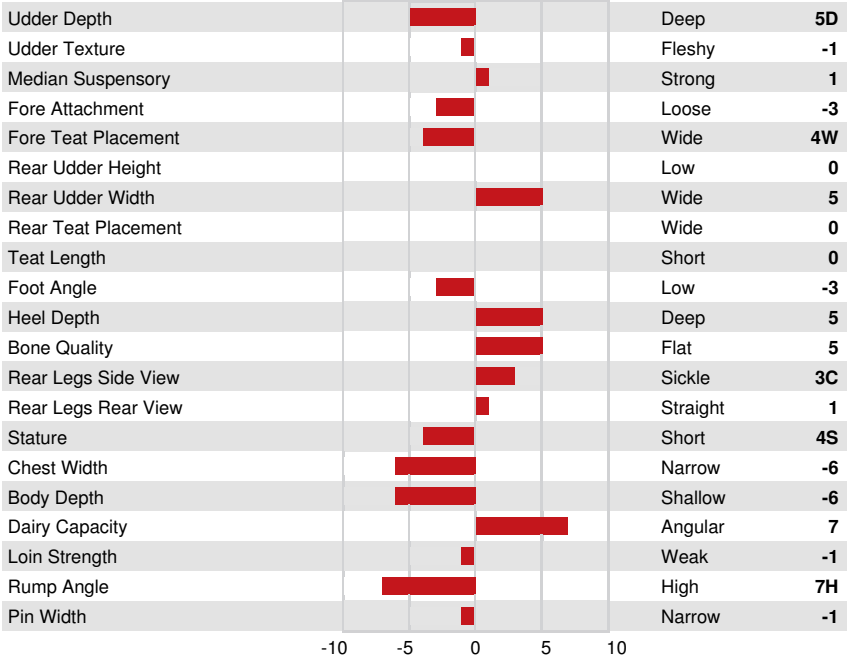

RMD-DOTTERER SSI GAMEDAY
 PEAK PLINKO DEFENSE
 PEAK PLINKO
 ELM-J DINALEE
 MR RUBICON DYNASTY
 C-HAVEN JOSUPER 2678 VG-87-4YR-USA

GPA LPI +3398 PRO\$ 2296

DPF RDF BLF CNF BYF MWF CVF HH1F HH2F HH3F HH4F HH5F HH6F HCDF HMWF

CONFORMATION		GPA 24*APR	
G Herds		G Daughters	
Conformation	0	Dairy Strength	-1
Mammary System	-1	Rump	-3
Feet & Legs	4		

LADYS-MANOR S DAHLIA
 FIFTH DAM