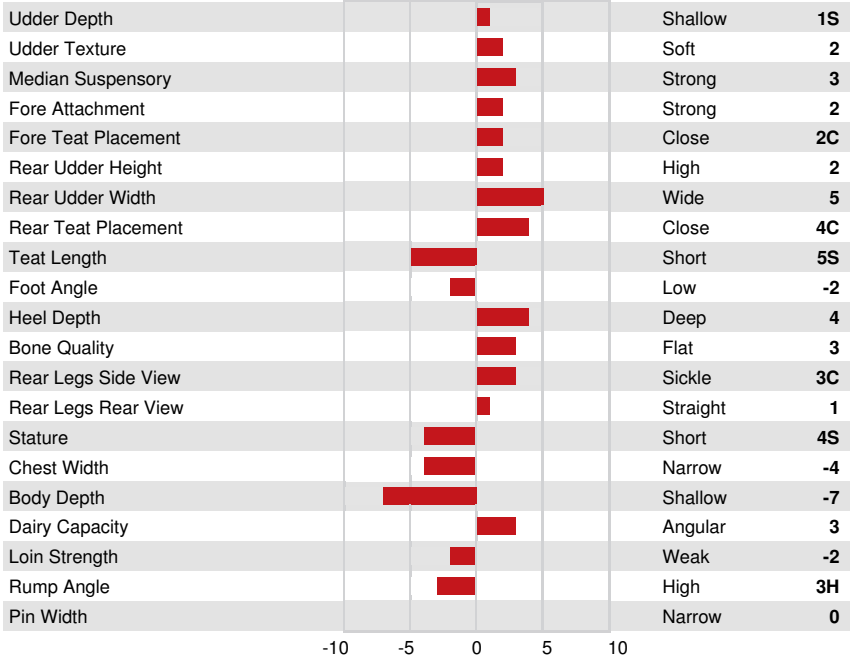

RMD-DOTTERER SSI GAMEDAY  
 PEAK PLINKO DEFENSE  
 PEAK PLINKO  
 ELM-J DINALEE  
 MR RUBICON DYNASTY  
 C-HAVEN JOSUPER 2678 VG-87-4YR-USA

**GPA LPI +3511 PRO\$ 2510**

DPF RDF BLF CNF BYF MWF CVF HH1F HH2F HH3F HH4F HH5F HH6F HCDF HMWF

CONFORMATION			G Herds	G Daughters	78% Rel	GPA 24* APR	
Conformation	3	Dairy Strength	-2				
Mammary System	3	Rump	0				
Feet & Legs	5						

LADYS-MANOR S DAHLIA  
 FIFTH DAM