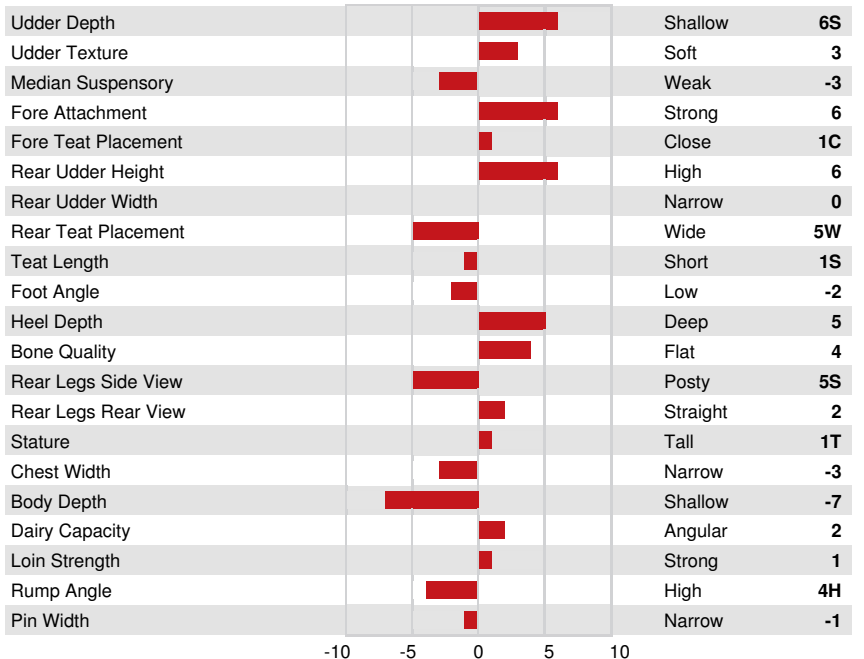

PROGENESIS ROYALFLUSH
PROGENESIS ZAZZLE PENGUIN
PEAK ZAZZLE
PROGENESIS YODA PALOMA EX-91-4YR-CAN 1*
CAL-ROY-AL YODA
PROGENESIS FORTUNE PALAU VG-87-3YR-CAN 3*

GPA LPI +3716 PRO$ 2913

DPF RDF BLF CNF BYF MWF CVF HH1F HH2F HH3F HH4F HH5F HH6F HCDF HMWF

Reg. #: HOCANM14226901 aAa: 234165 DMS:
Born: 12/01/2021 Kappa Casein: BB Beta Casein: A2A2

PRODUCTION			GPA 24* APR	
G Herds		G Daughters		81% Rel
Milk kg	Fat kg	Fat %	Protein kg	Protein %
938	125	+0.76	82	+0.40
Feed Efficiency	BMR	Methane Efficiency		
103	103	107		

HEALTH & REPRODUCTION		Immunity
Herd Life	106	Calf Immunity 95
Somatic Cell Score	108	Calving Ability 103
Daughter Fertility	98	Daughter Calving Ability 105
Body Condition Score	99	Milking Speed 92
Mastitis Resistance	108	Milking Temperament 102
Lactation Persistence	101	Metabolic Disease Resistance 102

CONFORMATION		GPA 24* APR	
G Herds		G Daughters	
Conformation	3	Dairy Strength	-1
Mammary System	6	Rump	-4
Feet & Legs	0		

PROGENESIS FORTUNE PALAU
THIRD DAM