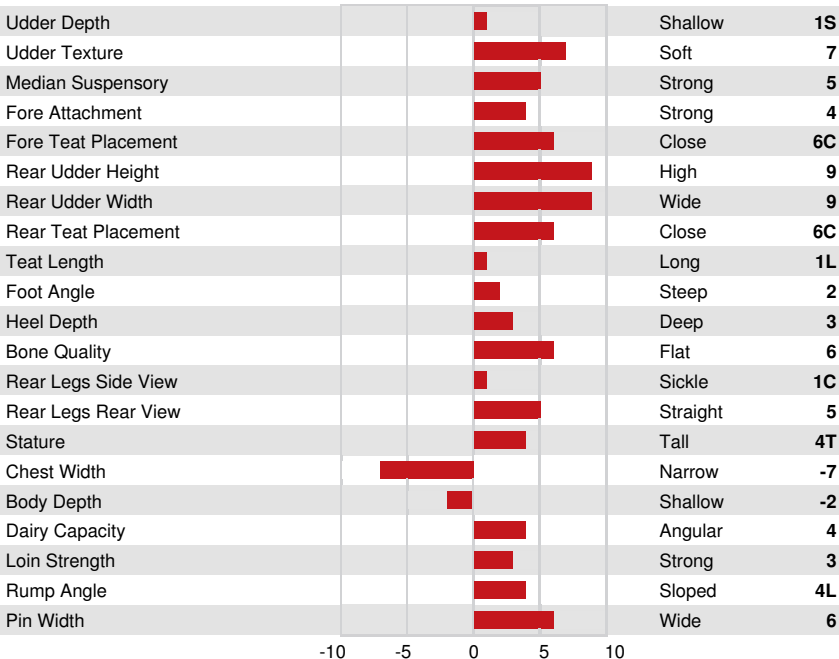

CONFORMATION		GPA 24*APR	
	80% Rel		
Conformation	8	Dairy Strength	-1
Mammary System	8	Rump	5
Feet & Legs	5		

AOT MARK HIGHSTRUNG
DAM

AOT SALVATORE HICCUP
GRANDDAM

COOKIECUTTER MOM HALO
FOURTH DAM