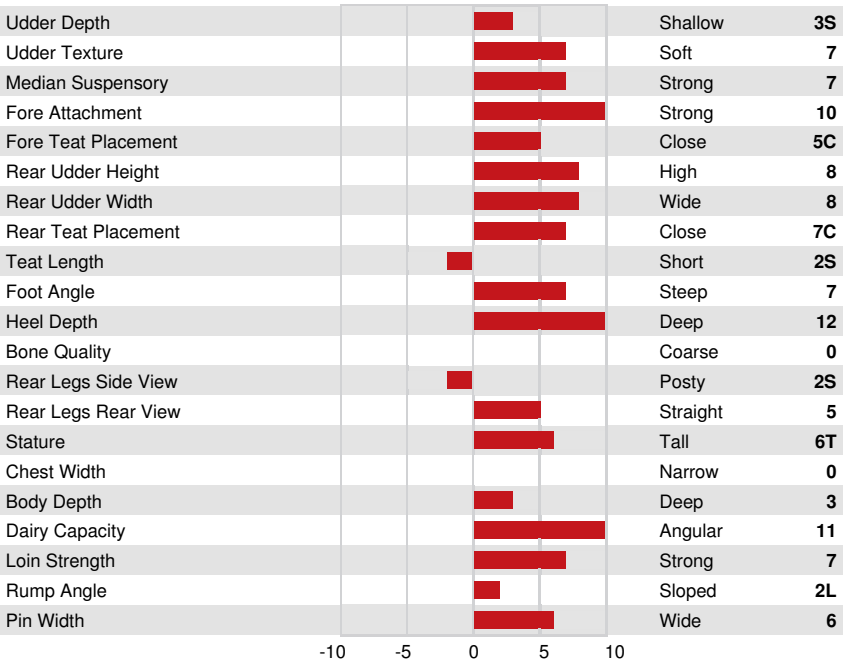

FARNEAR DELTA-LAMBDA
S-S-I DOC HAVE NOT 8783 EX-92-4YR-USA
WOODCREST KING DOC
FLY-HIGHER JEDI HAVENOT VG-87-5YR-CAN
S-S-I MONTROSS JEDI
COOKIECUTTER MASY HASHES VG-85-2YR-USA

GPA LPI +3463 PRO$ 1698

DPF MFF RDF BLF BYF MWF CVF HH1F HH2F HH3F HH4F HH5F HH6F HCDF HMWF

Reg. #: HO840M3217720891 aAa: 243615 DMS: 126,246
Born: 04/16/2021 Kappa Casein: BB Beta Casein: A1A2

PRODUCTION			GPA 24*APR	
Milk kg	Fat kg	Fat %	Protein kg	Protein %
1259	43	-0.06	63	+0.17
Feed Efficiency	BMR	Methane Efficiency		
101	94	101		

HEALTH & REPRODUCTION		Immunity
Herd Life	106	Calf Immunity 98
Somatic Cell Score	99	Calving Ability 103
Daughter Fertility	100	Daughter Calving Ability 98
Body Condition Score	93	Milking Speed 101
Mastitis Resistance	99	Milking Temperament 104
Lactation Persistence	97	Metabolic Disease Resistance 106

CONFORMATION		GPA 24*APR	
Conformation	12	Dairy Strength	9
Mammary System	10	Rump	6
Feet & Legs	6		

S-S-I DOC HAVE NOT 8784
FULL SISTER TO DAM - SOLD WITH PACKAGE OF PREGNANCIES FOR $1.9M IN JUNE 2022