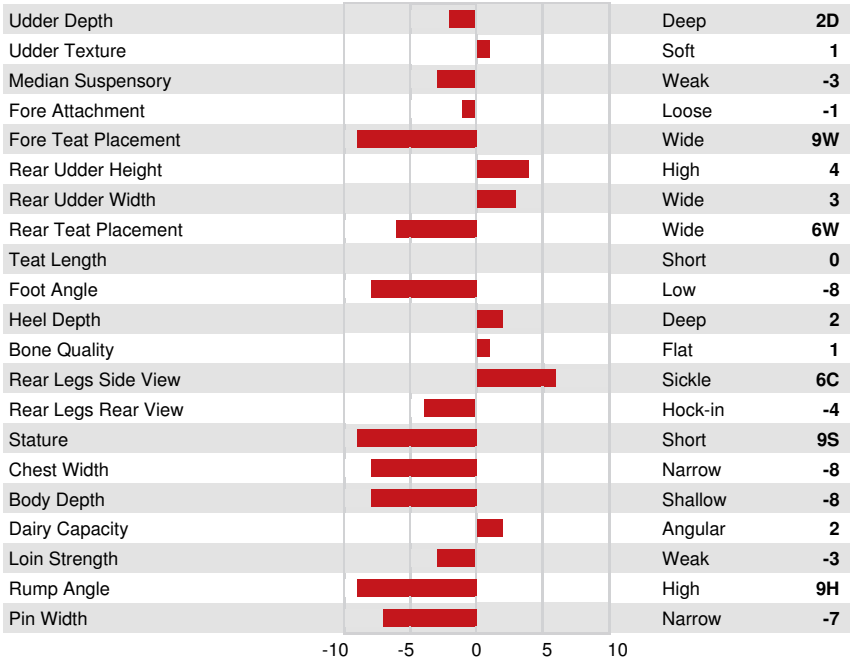

SIEMERS BRAVE
PROGENESIS FASTBALL ROTOR
BOMAZ FASTBALL
PROGENESIS ACHIEVER RAVISH VG-85-3YR-CAN
ABS ACHIEVER
OCD LEGENDARY RAE EX-90-6YR-CAN

GPA LPI +3350 PRO$ 2185

DPF MFF RDF BLF CNF BYF MWF CVF HH1F HH2F HH3F HH4F HH5F HH6F HCDF HMWF

Reg. #: HOCANM14074993 aAa: 423615 DMS: 135,345
Born: 08/26/2021 Kappa Casein: AB Beta Casein: A2A2

PRODUCTION			GPA 24* AUG	
G Herds		G Daughters		83% Rel
Milk kg	Fat kg	Fat %	Protein kg	Protein %
1227	87	+0.35	62	+0.16
Feed Efficiency	BMR	Methane Efficiency		
102	104	94		

HEALTH & REPRODUCTION			Immunity
Herd Life	106	Calf Immunity	111
Somatic Cell Score	103	Calving Ability	103
Daughter Fertility	101	Daughter Calving Ability	104
Body Condition Score	96	Milking Speed	101
Mastitis Resistance	103	Milking Temperament	103
Lactation Persistency	97	Metabolic Disease Resistance	102

CONFORMATION			GPA 24* AUG	
G Herds		G Daughters		79% Rel
Conformation	-2	Dairy Strength	-6	
Mammary System	2	Rump	-9	
Feet & Legs	0			

OCD LEGENDARY RAE
THIRD DAM