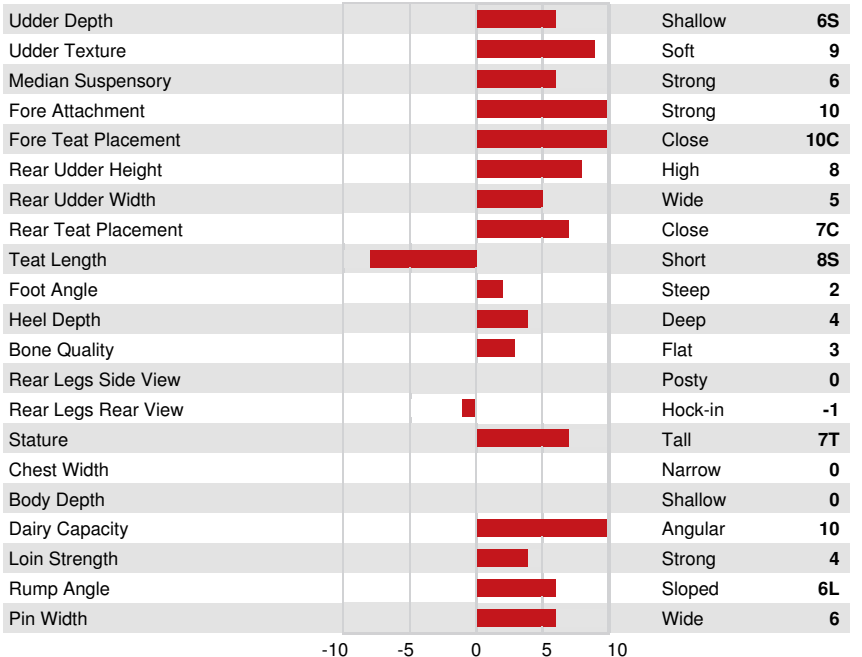

AOT HIGHJUMP
 KINGS-RANSOM CASP DAZE EX-94-5YR-USA
 CLAYNOOK CASPER
 KINGS-RANSOM DELTA DESTINY EX-92-4YR-USA DOM
 MR MOGUL DELTA 1427
 KINGS-RANSOM DM DEBONAIR EX-94-2E-USA DOM

GPA LPI +3568 PRO\$ 2184

VG-CAN DPF RDF BLF CNF BYF MWF CVF HH1F HH2F HH3F HH4F HH5F HH6F HCDF HMWF

Reg. #: HO840M3224437486 aAa: 423615 DMS: 234,123
 Born: 12/27/2020 Kappa Casein: BB Beta Casein: A2A2

PRODUCTION			GPA 24*APR	
G Herds	G Daughters	84% Rel		
Milk kg 613	Fat kg 73	Fat % +0.42	Protein kg 55	Protein % +0.28
Feed Efficiency 102	BMR 95	Methane Efficiency 92		

CONFORMATION		GPA 24*APR	
G Herds	G Daughters	81% Rel	
Conformation	10	Dairy Strength	6
Mammary System	9	Rump	6
Feet & Legs	3		

KINGS-RANSOM CASP DAZE
DAM

KINGS-RANSOM CASP DAZE
DAM

KINGS-RANSOM DELTA DESTINY
GRANDDAM