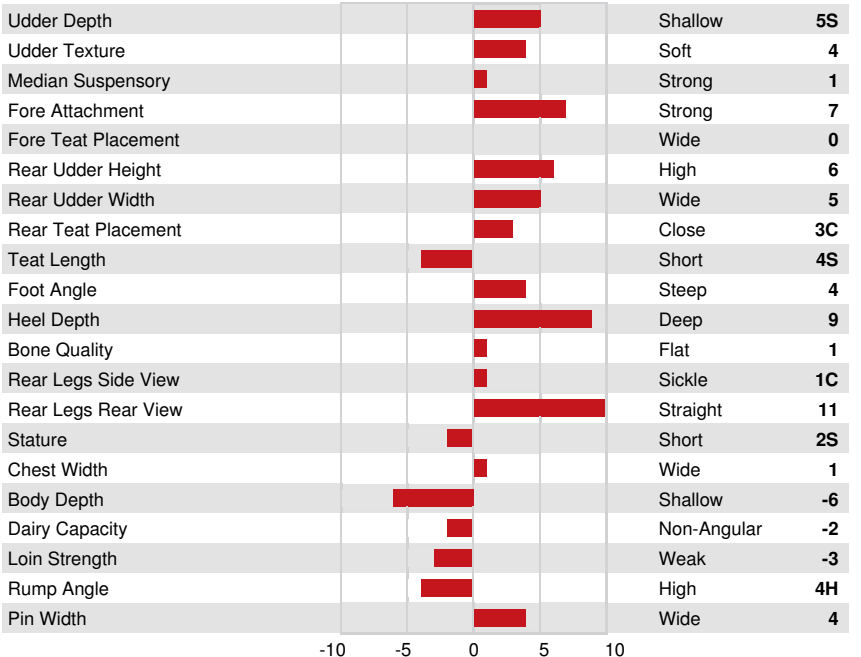

SIEMERS RENGDF PERFECT  
 SANDY-VALLEY PERPLEX  
 PINE-TREE CW LEGACY  
 SANDY-VALLEY RSLV PUZZLE EX-90-3YR-USA  
 BLUMENFELD JEDI RESOLVE  
 SANDY-VALLEY MD PLEASURE EX-91-4YR-USA

**GPA LPI +3508 PRO\$ 2066**

CONFORMATION		GPA 24* APR	
G Herds	G Daughters	79% Rel	
Conformation	8	Dairy Strength	-2
Mammary System	7	Rump	-2
Feet & Legs	12		

SANDY-VALLEY MD PLEASURE  
 THIRD DAM

PINE-TREE MONICA PLANETA  
 FIFTH DAM