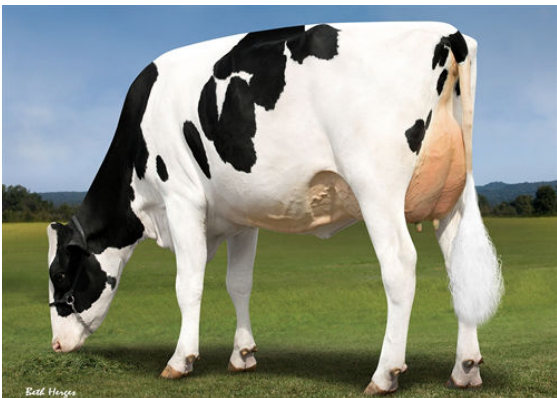

CONFORMATION			GPA 24* ^{AUG}
	G Herds	G Daughters	79% Rel
Conformation	3	Dairy Strength	2
Mammary System	4	Rump	1
Feet & Legs	0		

PROGENESIS GUARANT MILLIONS
 GRANDDAM

PROGENESIS GUARANT MILLIONS
 GRANDDAM