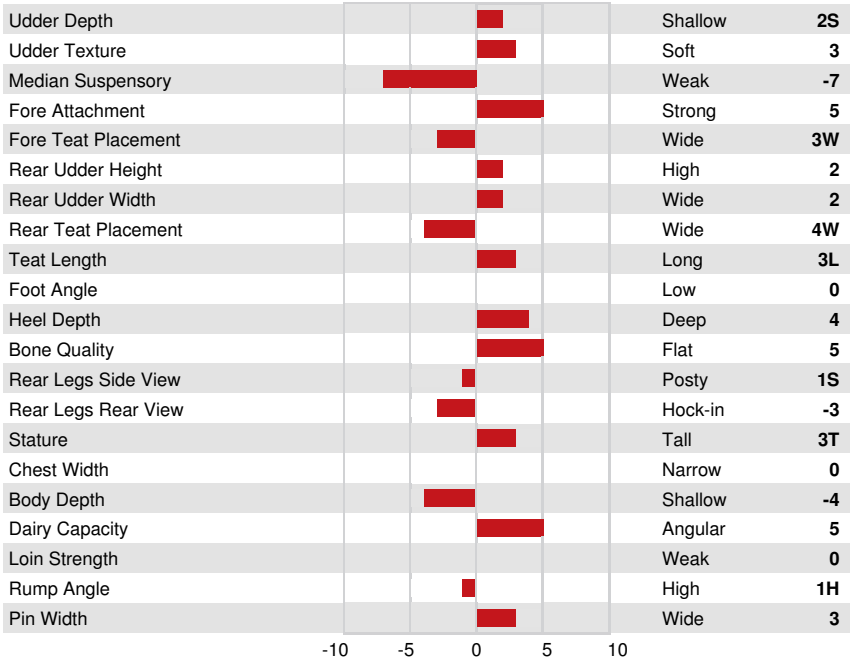

PEAK ZAZZLE
PROGENESIS DELSON MAGDA P VG-87-3YR-CAN
BOMAZ DELSON-P
PROGENESIS GUARANT MILLIONS EX-91-3E-CAN 1*
WESTCOAST GUARANTEE
PROGENESIS DUKE MOLDAVITE 2*

GPA LPI +3519 PRO$ 2313

DPF RDF BLF CNF BYF MWF CVF HH1F HH2F HH3F HH4F HH5F HH6F HCDF HMWF

Reg. #: HOCANM13996597 aAa: 213456 DMS: 123,234
Born: 02/10/2021 Kappa Casein: AB Beta Casein: A2A2

PRODUCTION			GPA 24*^{AUG}	
	G Herds	G Daughters	83% Rel	
Milk kg	216	Fat kg	101	Protein kg
Feed Efficiency	105	Fat %	+0.80	Protein %
		BMR	97	Methane Efficiency
			101	

HEALTH & REPRODUCTION			Immunity
Herd Life	102	Calf Immunity	105
Somatic Cell Score	103	Calving Ability	102
Daughter Fertility	103	Daughter Calving Ability	104
Body Condition Score	98	Milking Speed	104
Mastitis Resistance	103	Milking Temperament	101
Lactation Persistence	102	Metabolic Disease Resistance	101

CONFORMATION			GPA 24*^{AUG}
	G Herds	G Daughters	79% Rel
Conformation	3	Dairy Strength	2
Mammary System	4	Rump	1
Feet & Legs	0		

PROGENESIS GUARANT MILLIONS
GRANDDAM