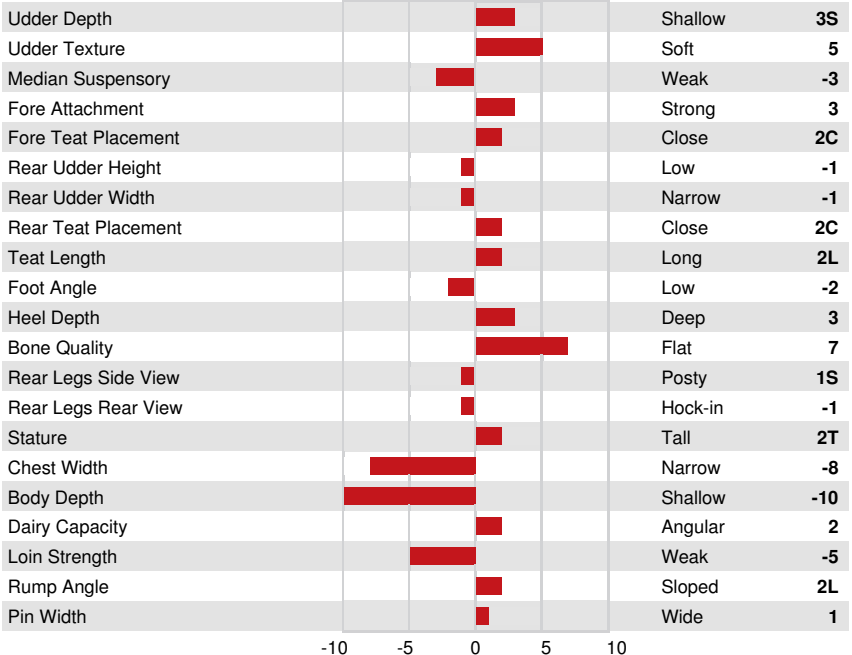

PEAK ZAZZLE
PROGENESIS MILESTONE WAWA GP-81-2YR-CAN
PEAK MILESTONE
PROGENESIS GUARANT WISHBONE G-78-3YR-CAN
WESTCOAST GUARANTEE
TRAMILDA DENVER WHITNEY 3*

GPA LPI +3563 PRO$ 2442

DPF RDF BLF CNF BYF MWF CVF HH1F HH2F HH3F HH4F HH5F HH6C HCDF HMWF

Reg. #: HOCANM13996527 aAa: 243165 DMS: 135,345
Born: 01/23/2021 Kappa Casein: BB Beta Casein: A1A1

PRODUCTION			GPA 24* AUG	
G Herds		G Daughters		84% Rel
Milk kg	Fat kg	Fat %	Protein kg	Protein %
-63	106	+0.94	48	+0.41
Feed Efficiency	BMR	Methane Efficiency		
99	101	102		

HEALTH & REPRODUCTION		Immunity	111
Herd Life	107	Calf Immunity	100
Somatic Cell Score	107	Calving Ability	108
Daughter Fertility	106	Daughter Calving Ability	107
Body Condition Score	96	Milking Speed	98
Mastitis Resistance	109	Milking Temperament	100
Lactation Persistency	100	Metabolic Disease Resistance	106

CONFORMATION		GPA 24* AUG	
G Herds		G Daughters	
Conformation	0	Dairy Strength	-5
Mammary System	3	Rump	0
Feet & Legs	1		

IHG WINNEY JEROD 55380
FOURTH DAM