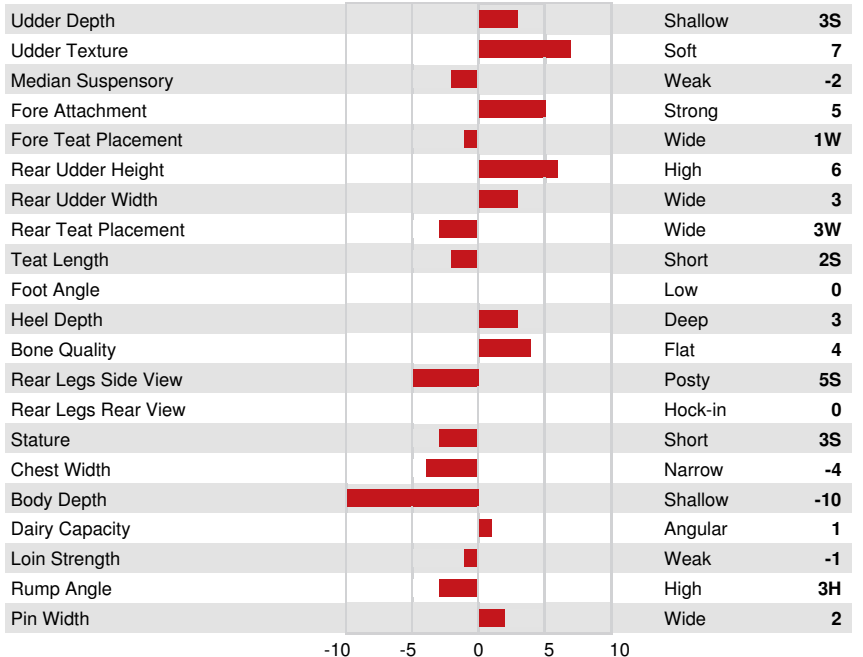

PROGENESIS ENFORCER PAT
FIFTH DAM