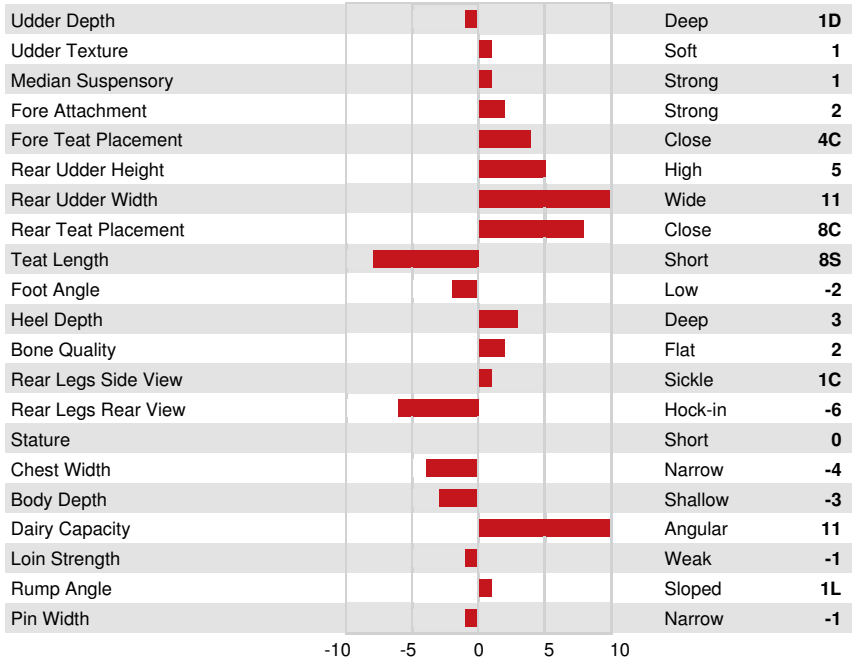

AOT HIGHJUMP
SIEMERS MILK BOMBI 30485 VG-86-4YR-CAN
STE ODILE MILKTIME
SIEMERS BAND BOOMA 27019 VG-85-3YR-USA
WA-DEL YODER BANDARES
SIEMERS JOSUPER S-BOOMBA GP-81-2YR-USA DOM

GPA LPI +3502 PRO$ 2343

DPF RDF BLF CNF BYF MWF CVF HH1F HH2F HH3F HH4F HH5F HH6F HCDF HMWF

Reg. #: HOCANM13735406 aAa: 243165 DMS: 135,561
Born: 07/27/2020 Kappa Casein: BB Beta Casein: A2A2

PRODUCTION			GPA 24* APR	
G Herds	G Daughters	84% Rel		
Milk kg 1236	Fat kg 119	Fat % +0.60	Protein kg 80	Protein % +0.31
Feed Efficiency 97	BMR 98	Methane Efficiency 99		

HEALTH & REPRODUCTION		Immunity 90
Herd Life	102	Calf Immunity 88
Somatic Cell Score	101	Calving Ability 103
Daughter Fertility	101	Daughter Calving Ability 105
Body Condition Score	92	Milking Speed 102
Mastitis Resistance	100	Milking Temperament 98
Lactation Persistence	105	Metabolic Disease Resistance 100

CONFORMATION		GPA 24* APR	
G Herds	G Daughters	80% Rel	
Conformation	2	Dairy Strength	3
Mammary System	1	Rump	1
Feet & Legs	0		

SIEMERS SHAN BOMBIANNA
FOURTH DAM