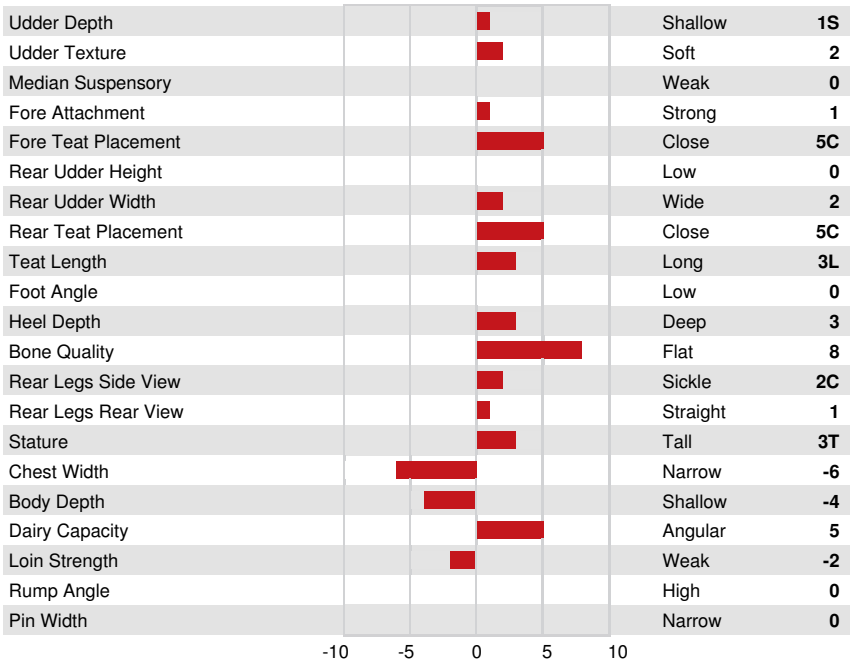

PEAK ZAZZLE
 PROGENESIS SAMARITAN NUBURY GP-83-2YR-CAN
 PARKHURST SAMARITAN
 PEAK GUARANTEE NOBLE VG-85-3YR-CAN 4*
 WESTCOAST GUARANTEE
 BRYHILL NORDIKAS 2*

GPA LPI +3531 PRO\$ 2392

DPF RDF BLF CNF BYF MWF CVF HH1F HH2F HH3F HH4F HH5F HH6C HCDF HMWF

CONFORMATION		G Herds		G Daughters		81% Rel		GPA 24*DEC	
Conformation	2	Dairy Strength	-1						
Mammary System	2	Rump	1						
Feet & Legs	4								

PEAK GUARANTEE NOBLE
 GRANDDAM