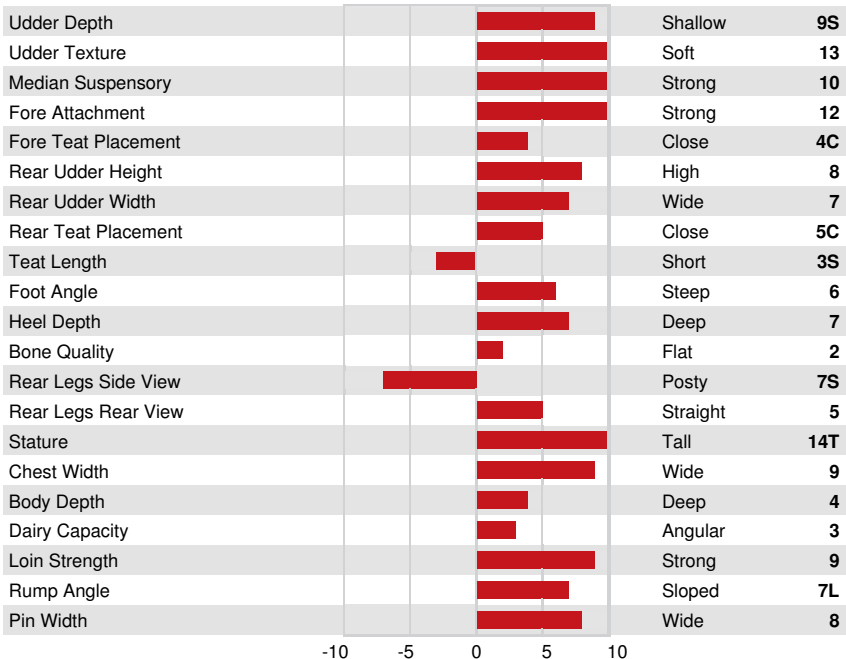

BOVO BOMBA
PROGENESIS FABULOUS KINDLE VG-87-2YR-CAN
PROGENESIS FABULOUS
PROGENESIS JACOBY KAMLOOPS
CYCLE DOORMAN JACOBY
PROGENESIS HIGH OCTANE KIWI GP-83-2YR-CAN 1*

GPA LPI +3040 PRO$ 487

DPF RDF BLF CNF BYF MWF CVF HH1F HH2F HH3F HH4F HH5F HH6F HCDF HMWF

Reg. #: HOCANM13638320 aAa: 243165 DMS: 234,123
Born: 02/12/2020 Kappa Casein: AA Beta Casein: A2A2

PRODUCTION			G Herds	G Daughters	84% Rel	GPA 24*APR	
Milk kg	Fat kg	Fat %				Protein kg	Protein %
390	-10	-0.21				16	+0.03
Feed Efficiency	BMR	Methane Efficiency					
98	87	95					

HEALTH & REPRODUCTION			Immunity	103
Herd Life	98	Calf Immunity	109	
Somatic Cell Score	102	Calving Ability	94	
Daughter Fertility	103	Daughter Calving Ability	96	
Body Condition Score	106	Milking Speed	93	
Mastitis Resistance	104	Milking Temperament	93	
Lactation Persistence	103	Metabolic Disease Resistance	101	

CONFORMATION		G Herds	G Daughters	81% Rel	GPA 24*APR	
Conformation	14	Dairy Strength	7			
Mammary System	12	Rump	11			
Feet & Legs	6					

PROGENESIS FABULOUS KINDLE

DAM