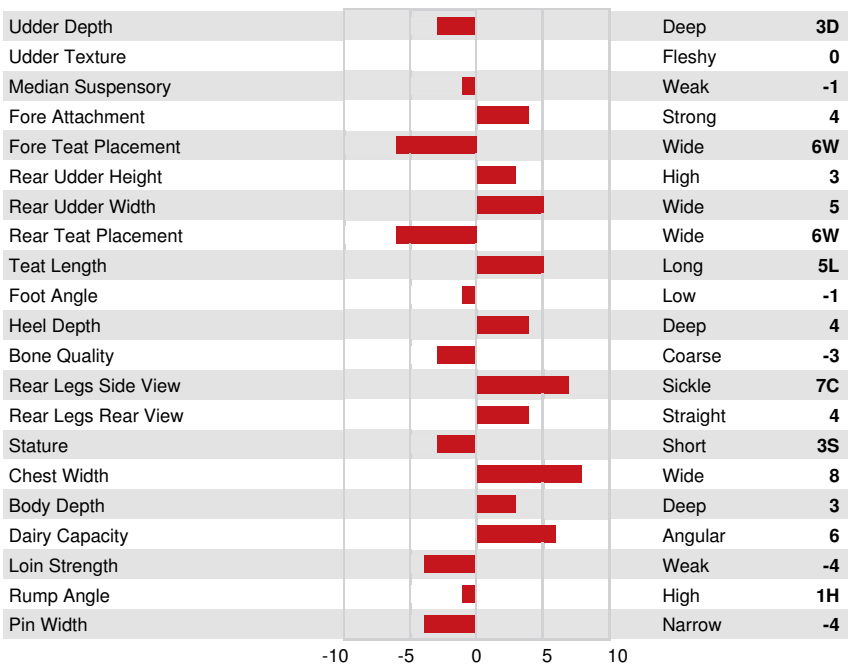

WESTCOAST ALCOVE
 WESTCOAST EUGENIO LOYAL 5320 1*
 SILVERRIDGE V EUGENIO
 PEAK LOYAL RUB 60190
 EDG RUBICON
 MAPLE WOOD MCCUTCHEN LOYALTY VG-87-2YR-USA

GPA LPI +3586 PRO\$ 2344

VG-CAN DPF MFF RDF BLF CNF BYF MWF CVF HH1F HH2F HH3F HH4F HH5F HH6F HCDF HMWF

CONFORMATION		22 Herds 28 Daughters 89% Rel	GEV 24* APR
Conformation	7	Dairy Strength	7
Mammary System	5	Rump	-3
Feet & Legs	7		

PROGENESIS LUGNUT NEW MOON
DAUGHTER

DUBENOIT LUGNUT KATE
DAUGHTER

DUBENOIT LUGNUT KATE
DAUGHTER