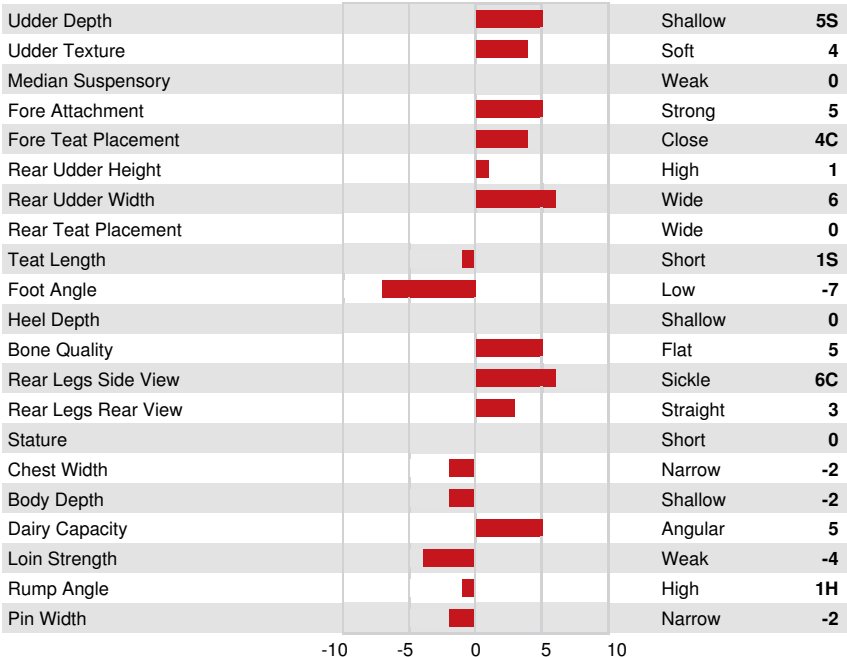

PINE-TREE-I PURSUIT
 MISS PRISS VG-87-4YR-CAN
 CAL-ROY-AL YODA
 OCD MODESTY RAE 38657 VG-86-3YR-USA
 BACON-HILL PETY MODESTY
 OCD KINGBOY RAE 3172 VG-87-4YR-USA

GPA LPI +3600 PRO\$ 2594

DPF RDF BLF CNF XIF BYF MWF CVF HH1F HH2F HH3F HH4F HH5C HH6F HCDF HMWF

Reg. #: HOCANM13483522 aAa: 234165 DMS:
 Born: 10/11/2019 Kappa Casein: AB Beta Casein: A1A1

PRODUCTION			GPA 24*APR	
G Herds		G Daughters		84% Rel
Milk kg	511	Fat kg	91	Fat % +0.60
Protein kg	46	Protein %	+0.22	
Feed Efficiency	108	BMR	101	Methane Efficiency 107

CONFORMATION		GPA 24*APR	
G Herds		G Daughters	
Conformation	6	Dairy Strength	2
Mammary System	6	Rump	-3
Feet & Legs	5		

SANDY-VALLEY ROBUST RUBY
 FIFTH DAM