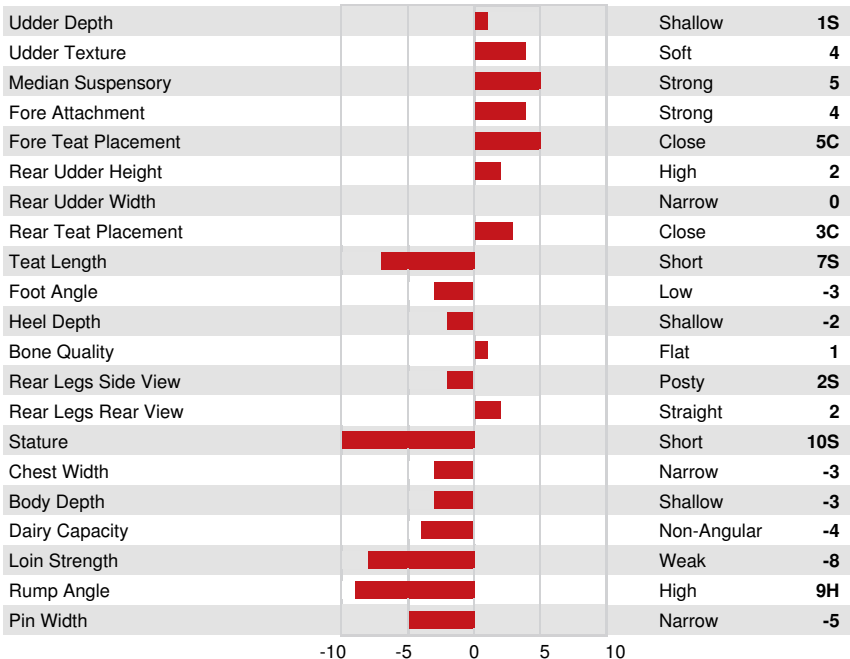

BOMAZ CABOT
BOMAZ OUTSIDERS 7727
HURTGENLEA YDR OUTSIDERS
RI-VAL-RE DELTA 6675 EX-90-4YR-USA
MR MOGUL DELTA 1427
RI-VAL-RE NUM UNO NADY VG-85-2YR-USA 6*

GPA LPI +3369 PRO$ 2100
DPF RDF BLF CNF XIF BYF MWC CVF HH1F HH2F HH3F HH4F HH5F HH6F HCDF HMWC

Reg. #: HOCANM13483268 aAa: 351462 DMS: 135,345
Born: 07/16/2019 Kappa Casein: BB Beta Casein: A2A2

PRODUCTION			GPA 24* AUG	
G Herds	G Daughters	83% Rel		
Milk kg 623	Fat kg 68	Fat % +0.36	Protein kg 49	Protein % +0.23
Feed Efficiency 99	BMR 107	Methane Efficiency 97		

HEALTH & REPRODUCTION		Immunity	107
Herd Life	106	Calf Immunity	110
Somatic Cell Score	104	Calving Ability	105
Daughter Fertility	106	Daughter Calving Ability	106
Body Condition Score	102	Milking Speed	99
Mastitis Resistance	103	Milking Temperament	97
Lactation Persistency	99	Metabolic Disease Resistance	104

CONFORMATION		GPA 24* AUG	
G Herds	G Daughters	78% Rel	
Conformation	1	Dairy Strength	-7
Mammary System	5	Rump	-10
Feet & Legs	4		

RI-VAL-RE GOLDWYN NADINE
FIFTH DAM