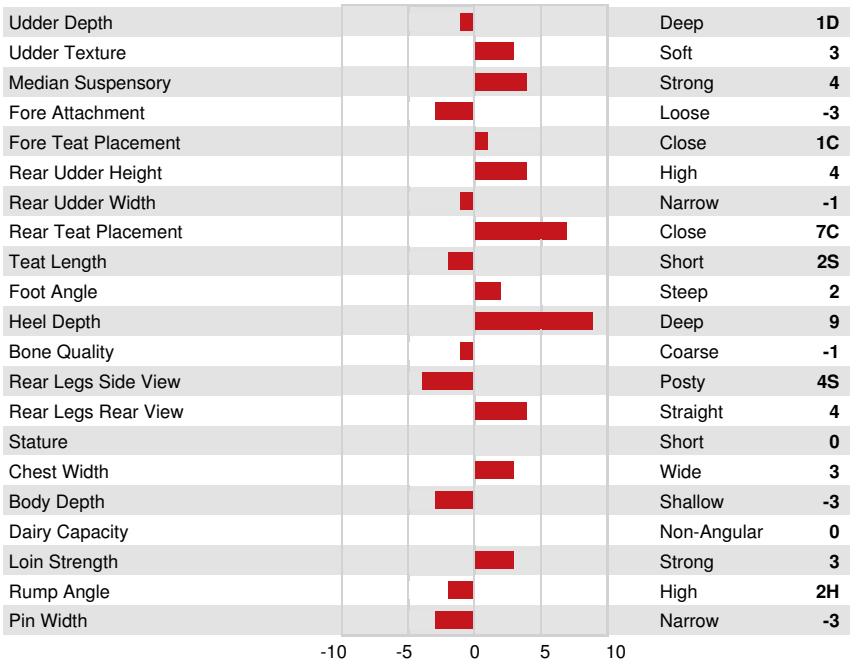

PEAK HOTJOB
MAIN-DRAG HELIX EMMIT VG-87-4YR-CAN 2*
AOT SILVER HELIX
MAIN-DRAG RUBICON EMAIL EX-91-2E-USA
EDG RUBICON
WINTERHLM-WG EMOTIONAL VG-88-6YR-USA

GLPI +3053 PRO$ 1147
VG-CAN DPF MFF RDF BLF CNF XIF BYF MWF HH1F HH2F HH3F HH4F HH5F HH6F HCDF
CWF HMWF

Reg. #: HOCANM13353810 aAa: 243615 DMS: 561,135
Born: 05/05/2019 Kappa Casein: AB Beta Casein: A1A2

PRODUCTION		36 Herds 96 Daughters 92% Rel			GEBV 24*APR
Milk kg	-342	Fat kg	64	Fat %	+0.66
Protein kg	29	Protein %	+0.32		
Feed Efficiency	100	BMR	97	Methane Efficiency	96
Daughter Average (ME) Milk 12,756 kg Fat 567 kg Protein 432 kg					

HEALTH & REPRODUCTION		Immunity	102
Herd Life	103	Calf Immunity	108
Somatic Cell Score	96	Calving Ability	96
Daughter Fertility	98	Daughter Calving Ability	106
Body Condition Score	100	Milking Speed	107
Mastitis Resistance	99	Milking Temperament	97
Lactation Persistence	90	Metabolic Disease Resistance	105

CONFORMATION		21 Herds 47 Daughters 88% Rel		GEBV 24*APR
Conformation	2	Dairy Strength	2	
Mammary System	-1	Rump	0	
Feet & Legs	7	GP or Better %	72	

WELCOME ESPN HIPNOTIC
DAUGHTER