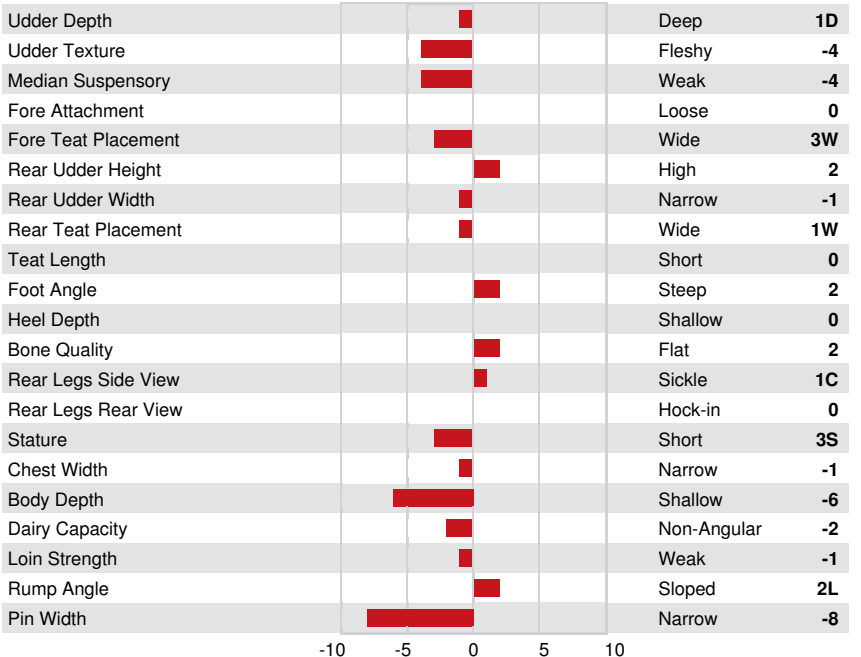

PEAK EXPLOSION  
 PROGENESIS GUARANT MILLIONS EX-91-2E-CAN 1\*  
 WESTCOAST GUARANTEE  
 PROGENESIS DUKE MOLDAVITE 2\*  
 S-S-I MONTROSS DUKE  
 WOODCREST DEF MANHATTAN 5\*

GLPI +3317 PRO\$ 2173

VG-CAN DPF RDF BLF CNF BYF MWF CVF HH1F HH2F HH3F HH4F HH5F HH6F HCDF HMWF

Reg. #: HOCANM13353639

aAa: 432651

DMS: 234,345

Born: 03/12/2019

Kappa Casein: BB

Beta Casein: A2A2

PRODUCTION 122 Herds 472 Daughters 97% Rel GEBV 24\* APR

Milk kg	Fat kg	Fat %	Protein kg	Protein %
-37	90	+0.78	68	+0.55
Feed Efficiency	BMR	Methane Efficiency		
104	96	106		

Daughter Average (ME) Milk 12,403 kg Fat 559 kg Protein 429 kg

HEALTH & REPRODUCTION Immunity 109

Herd Life	103	Calf Immunity	103
Somatic Cell Score	106	Calving Ability	101
Daughter Fertility	96	Daughter Calving Ability	106
Body Condition Score	106	Milking Speed	89
Mastitis Resistance	106	Milking Temperament	107
Lactation Persistence	100	Metabolic Disease Resistance	102

CONFORMATION 100 Herds 242 Daughters 93% Rel GEBV 24\* APR

Conformation	-1	Dairy Strength	-4
Mammary System	0	Rump	-1
Feet & Legs	3	GP or Better %	57

PROGENESIS GUARANT MILLIONS  
DAM

PROGENESIS DUKE MOLDAVITE  
GRANDDAM