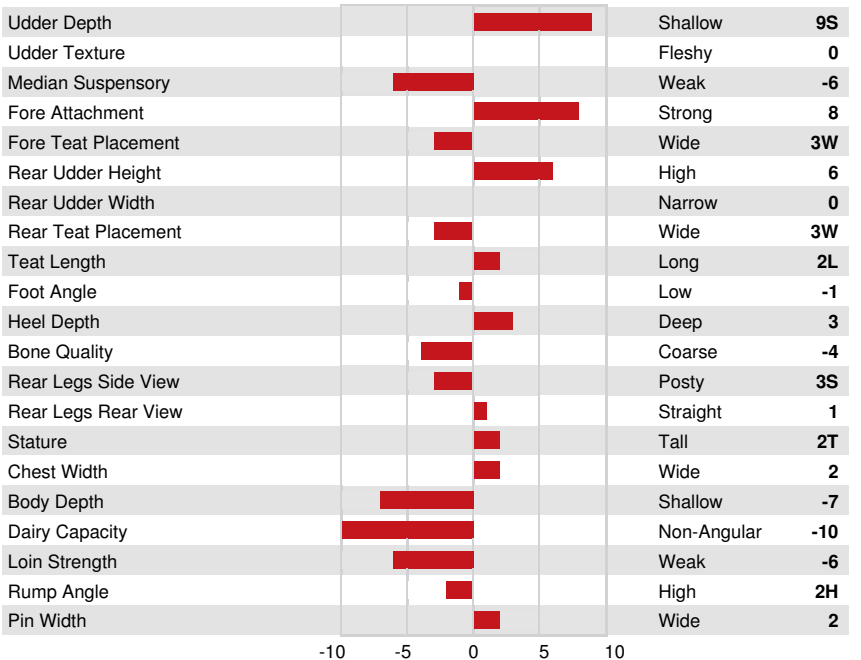

SANDY-VALLEY CHALLENGER
SIEMERS GRT PARINI 28262 EX-90-3YR-USA
PROGENESIS GRANITE
SIEMERS DENVER PARINI VG-85-2YR-USA GMD DOM
MR MOGUL DENVER 1426
QUALITY TANGO PARIS VG-86-2YR-USA

GMACE LPI +3298 PRO$ 2096

VG-CAN DPF RDF BLF CNF BYF MWF CVF HH1F HH2F HH3F HH4F HH5F HH6F HCDF HMWF

Reg. #: HO840M3143986192 aAa: 423651 DMS: 246,126
Born: 03/17/2019 Kappa Casein: BE Beta Casein: A1A2

PRODUCTION 51 Herds 235 Daughters 92% Rel GMACE 24*APR

Milk kg	Fat kg	Fat %	Protein kg	Protein %
318	80	+0.58	39	+0.25
Feed Efficiency	BMR	Methane Efficiency		
102	97	102		

HEALTH & REPRODUCTION Immunity 100

Herd Life	103	Calf Immunity	101
Somatic Cell Score	103	Calving Ability	102
Daughter Fertility	106	Daughter Calving Ability	103
Body Condition Score	109	Milking Speed	103
Mastitis Resistance	102	Milking Temperament	101
Lactation Persistence	95	Metabolic Disease Resistance	104

CONFORMATION 14 Herds 32 Daughters 86% Rel GMACE 24*APR

Conformation	1	Dairy Strength	-7
Mammary System	6	Rump	-4
Feet & Legs	-3		

SIEMERS GRT PARINI 28262
DAM