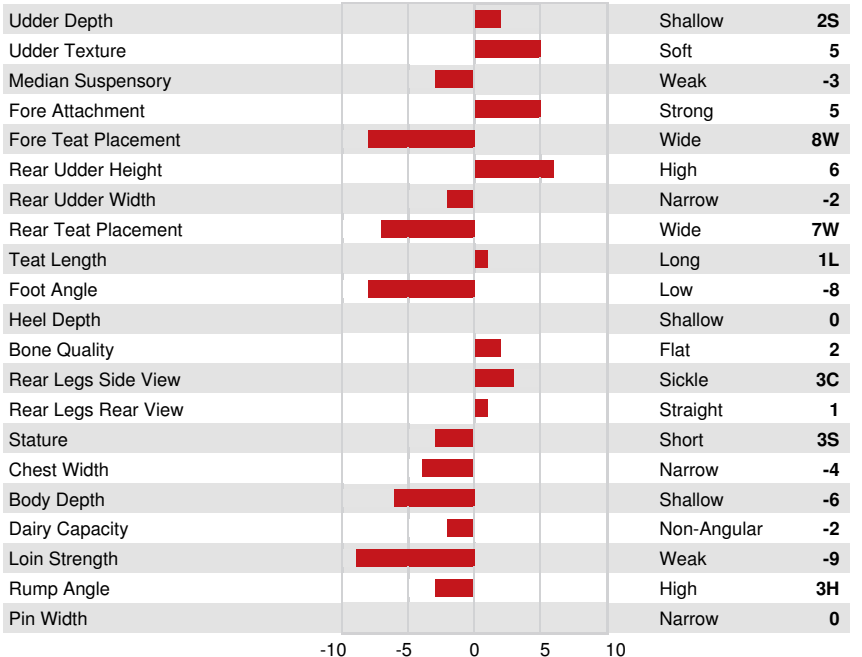

SANDY-VALLEY CHALLENGER
 PROGENESIS SUPER BEAST EX-91-4YR-CAN 1*
 ENDCO SUPERHERO
 PROGENESIS DENVER BETSY VG-88-3YR-CAN 4*
 MR MOGUL DENVER 1426
 PES009 SUPERSIRE BREANNE 3*

GLPI +3283 PRO\$ 2030

DPF RDF BLF CNF BYF MWF CVF HH1F HH2F HH3F HH4F HH5F HH6F HCDF HMWF

CONFORMATION		GPA 24* APR	
G Herds		G Daughters	
Conformation	1	Dairy Strength	-5
Mammary System	6	Rump	-6
Feet & Legs	-2		

PROGENESIS SUPER BEAST
DAM

PROGENESIS DENVER BETSY
GRANDDAM

MS LOOKOUT PESC BKM BRIA
FOURTH DAM