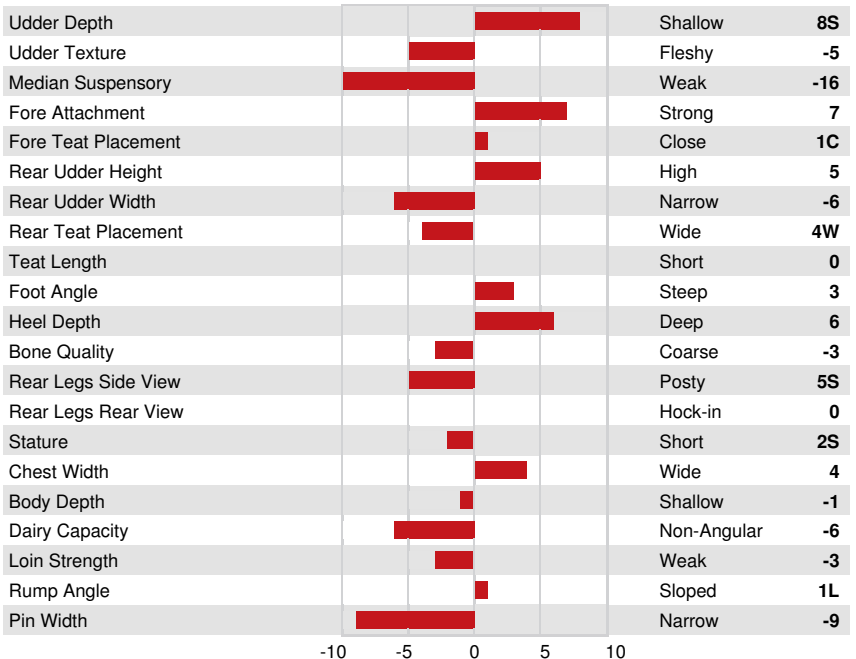

PROGENESIS POSITIVE
WESTCOAST FORTUNE SKYLA
PROGENESIS FORTUNE
MS SOFIAS DELTA SKY VG-85-3YR-CAN 2*
MR MOGUL DELTA 1427
SNOWBIZ SYMPATICO SOFIA VG-85-2YR-USA 1*

GLPI +2957 PRO$ 1128
DPF RDC BLF CNF BYF MWF CVF HH1F HH2F HH3F HH4F HH5F HH6F HCDF HMWF

Reg. #: HOCANM13127784 aAa: 234156 DMS: 345,135
Born: 11/05/2018 Kappa Casein: AB Beta Casein: A2A2

PRODUCTION		629 Herds	1514 Daughters	99% Rel	GEBV 24* APR				
Milk kg	722	Fat kg	34	Fat %	+0.05	Protein kg	24	Protein %	0.00
Feed Efficiency	97	BMR	100	Methane Efficiency	102				

Daughter Average (ME) Milk **12,623 kg** Fat **516 kg** Protein **414 kg**

HEALTH & REPRODUCTION		Immunity 93	
Herd Life	105	Calf Immunity	90
Somatic Cell Score	108	Calving Ability	107
Daughter Fertility	101	Daughter Calving Ability	104
Body Condition Score	106	Milking Speed	98
Mastitis Resistance	109	Milking Temperament	94
Lactation Persistence	104	Metabolic Disease Resistance	103

CONFORMATION		568 Herds	1267 Daughters	98% Rel	GEBV 24* APR	
Conformation	0	Dairy Strength	-2			
Mammary System	1	Rump	-3			
Feet & Legs	2	GP or Better %	66			

GEN-I-BEQ SNOWMAN SUMMER
FOURTH DAM