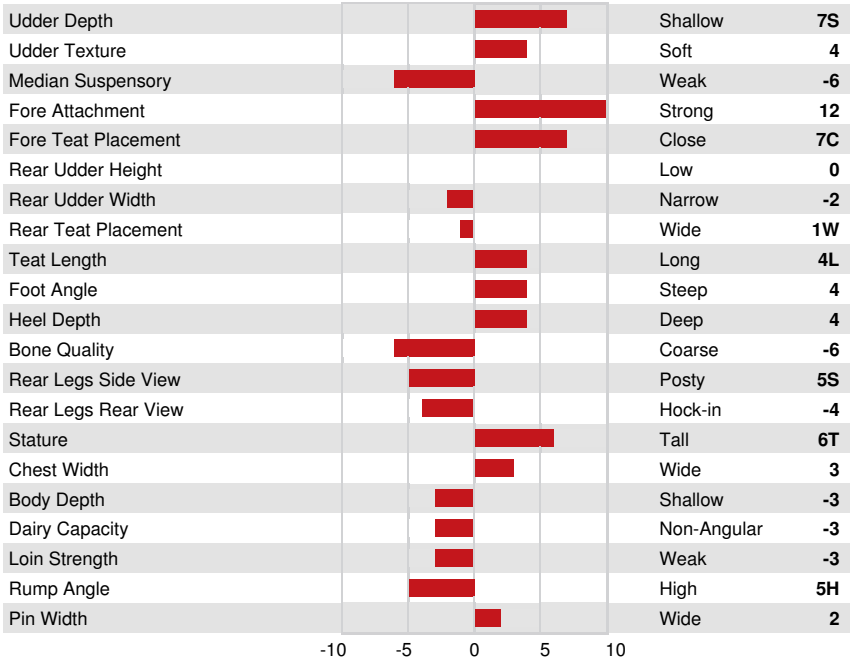

PROGENESIS PROSPEROUS
PROGENESIS SUPERHERO PORTNEUF VG-85-4YR-CAN 2*
ENDCO SUPERHERO
SYNERGY RUBICON PERFECT GP-84-2YR-USA 9*
EDG RUBICON
SYNERGY UNO POT O GOLD VG-88-8YR-USA

GLPI +3236 PRO$ 1971

DPF RDF BLF CNF BYF MWF CVF HH1F HH2F HH3F HH4F HH5F HH6F HCDF HMWF

Reg. #: HOCANM13269247 aAa: 234165 DMS: 123,135
Born: 10/31/2018 Kappa Casein: AB Beta Casein: A2A2

PRODUCTION 121 Herds 249 Daughters 95% Rel GEBV 24* APR

Milk kg	Fat kg	Fat %	Protein kg	Protein %
625	73	+0.41	58	+0.30
Feed Efficiency	BMR	Methane Efficiency		
92	92	106		

Daughter Average (ME) Milk 12,476 kg Fat 535 kg Protein 427 kg

HEALTH & REPRODUCTION Immunity 105

Herd Life	103	Calf Immunity	98
Somatic Cell Score	110	Calving Ability	97
Daughter Fertility	100	Daughter Calving Ability	105
Body Condition Score	105	Milking Speed	98
Mastitis Resistance	110	Milking Temperament	100
Lactation Persistence	105	Metabolic Disease Resistance	108

CONFORMATION 123 Herds 233 Daughters 93% Rel GEBV 24* APR

Conformation	2	Dairy Strength	-1
Mammary System	8	Rump	-3
Feet & Legs	-8	GP or Better %	59

SYNERGY RUBICON PERFECT
GRANDDAM