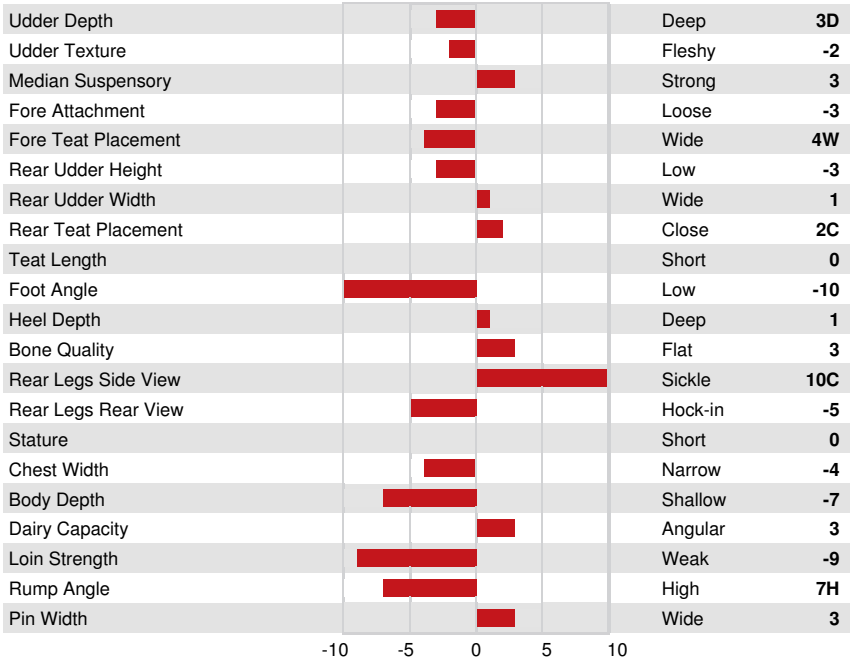

Milk kg	Fat kg	Fat %	Protein kg	Protein %
1742	71	+0.01	90	+0.27
Feed Efficiency	BMR	Methane Efficiency		
97	99	100		

HEALTH & REPRODUCTION

Immunity 103

Herd Life	105	Calf Immunity	97
Somatic Cell Score	108	Calving Ability	98
Daughter Fertility	105	Daughter Calving Ability	105
Body Condition Score	99	Milking Speed	94
Mastitis Resistance	107	Milking Temperament	106
Lactation Persistence	97	Metabolic Disease Resistance	102

CONFORMATION 20 Herds 123 Daughters 88% Rel

GMACE 24* APR

Conformation	-4	Dairy Strength	-3
Mammary System	-2	Rump	-6
Feet & Legs	-3		

Patty Jones

Beck Hoopes

OCD SUPERSIRE 9882
GRANDDAM

Beck Hoopes

AMMON-PEACHEY SHANA
FOURTH DAM