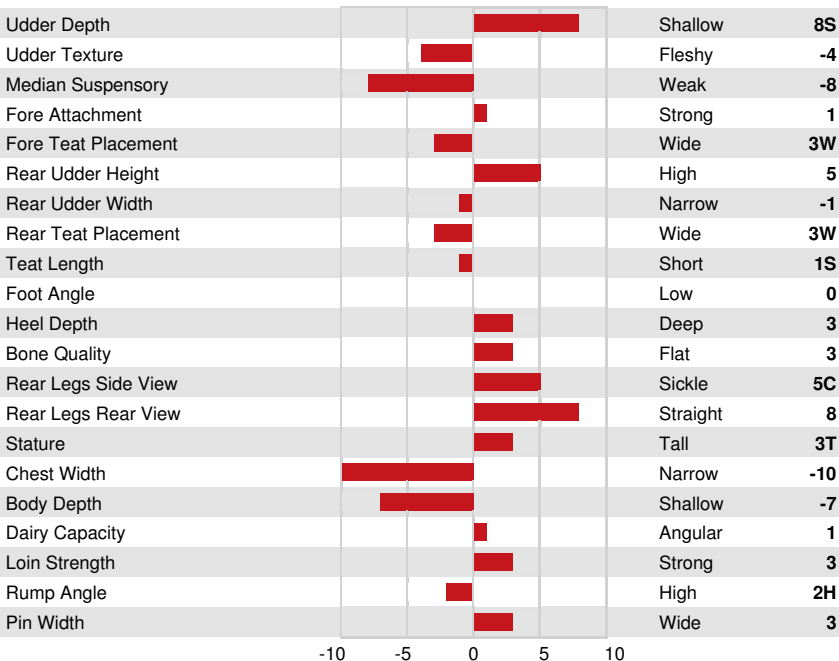

PROGENESIS OUTLAST
MS SOFIAS DELTA SKY VG-85-3YR-CAN 2*
MR MOGUL DELTA 1427
SNOWBIZ SYMPATICO SOFIA VG-85-2YR-USA 1*
DYMENTHOLM S SYMPATICO *RC
GEN-I-BEQ SNOWMAN SUMMER VG-85-2YR-CAN 4*

GLPI +3229 PRO$ 1616

VG-CAN DPF RDF BLF CNF BYF CVF HH1F HH2F HH3F HH4F HH5F HH6F HCDF HMWC%

Reg. #: HOCANM12754560 aAa: 243165 DMS: 234,345
Born: 06/28/2017 Kappa Casein: AB Beta Casein: A1A1

PRODUCTION 84 Herds 144 Daughters 96% Rel GEBV 24*APR

Milk kg	Fat kg	Fat %	Protein kg	Protein %
383	58	+0.36	32	+0.15
Feed Efficiency	BMR	Methane Efficiency		
103	104	104		

Daughter Average (ME) Milk 12,380 kg Fat 527 kg Protein 412 kg

HEALTH & REPRODUCTION Immunity 111

Herd Life	108	Calf Immunity	108
Somatic Cell Score	110	Calving Ability	100
Daughter Fertility	105	Daughter Calving Ability	98
Body Condition Score	94	Milking Speed	97
Mastitis Resistance	108	Milking Temperament	98
Lactation Persistence	99	Metabolic Disease Resistance	103

CONFORMATION 81 Herds 140 Daughters 93% Rel GEBV 24*APR

Conformation	0	Dairy Strength	-6
Mammary System	-1	Rump	2
Feet & Legs	5	GP or Better %	61

HET SC CHARLENE
DAUGHTER