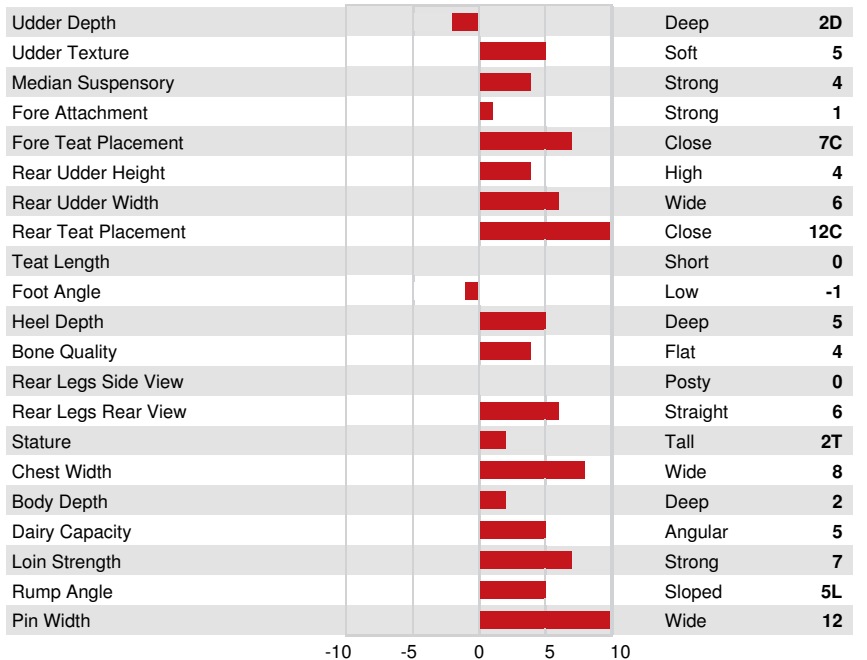

DELABERGE LOPTIMUM
EDG RUBY UNO RIZA EX-91-2E-CAN 7*
AMIGHETTI NUMERO UNO
SANDY-VALLEY ROBUST RUBY EX-90-6YR-USA
ROYLANE SOCRA ROBUST
SANDY-VALLEY PLANE SAPPHIRE VG-87-2YR-USA 1*

GLPI +3181 PRO$ 1646

VG-CAN DPF MFF RDF BLF CNF XIF BYF MWF HH1F HH2F HH3F HH4F HH5F HH6F HCDF
CWF HMWF

Reg. #: HOCANM12283183 aAa: 213465 DMS: 123,234
Born: 05/07/2015 Kappa Casein: AB Beta Casein: A1A2

PRODUCTION 1588 Herds 4443 Daughters 99% Rel GEBV 24*APR

Milk kg	Fat kg	Fat %	Protein kg	Protein %
1516	38	-0.16	45	-0.05
Feed Efficiency	BMR	Methane Efficiency		
96	97	104		

Daughter Average (ME) Milk 13,287 kg Fat 524 kg Protein 428 kg

HEALTH & REPRODUCTION Immunity 101

Herd Life	106	Calf Immunity	100
Somatic Cell Score	111	Calving Ability	105
Daughter Fertility	99	Daughter Calving Ability	106
Body Condition Score	104	Milking Speed	93
Mastitis Resistance	107	Milking Temperament	101
Lactation Persistence	103	Metabolic Disease Resistance	107

CONFORMATION 1403 Herds 3616 Daughters 99% Rel GEBV 24*APR

Conformation	8	Dairy Strength	9
Mammary System	2	Rump	11
Feet & Legs	8	GP or Better %	78

SHADYWILLO RANDALL CAJUN
DAUGHTER