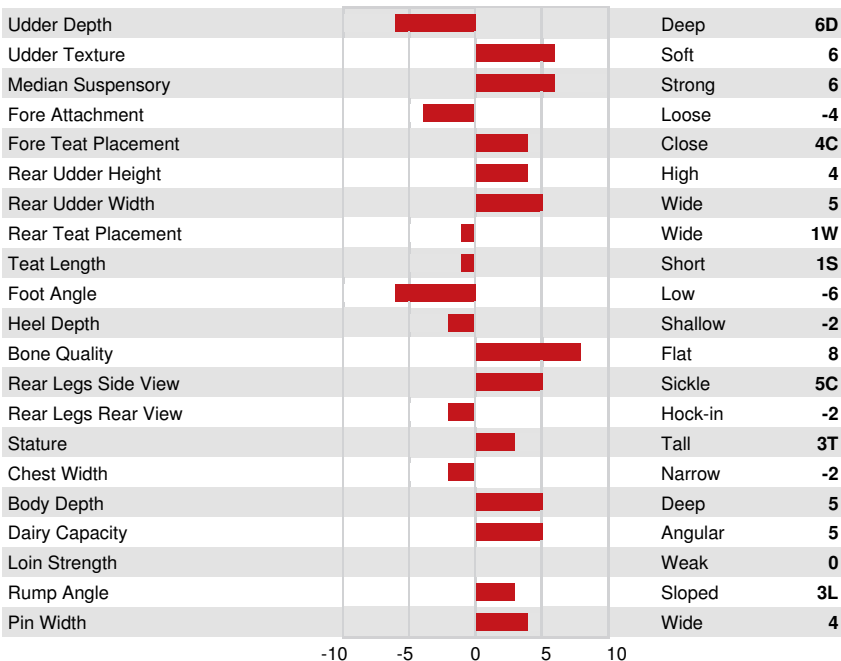

SANDY-VALLEY MORGAN CALVARY
DAM