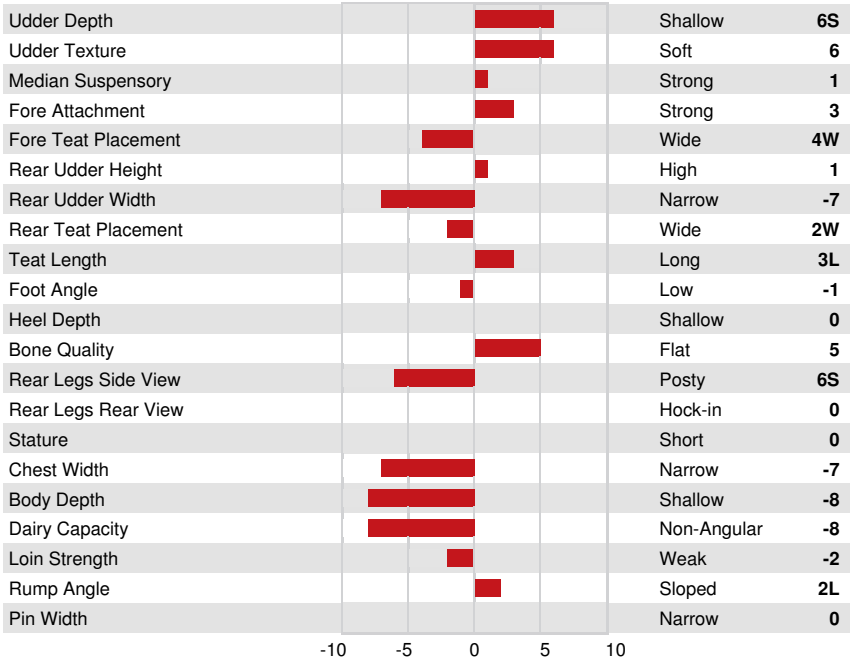

Reg. #: HO840M3013279045 aAa: 234165 DMS: 246,234
 Born: 03/01/2014 Kappa Casein: AA Beta Casein: A2A2

PRODUCTION 43 Herds 93 Daughters 95% Rel GEBV 24*APR

Milk kg	Fat kg	Fat %	Protein kg	Protein %
-1233	6	+0.47	-25	+0.14
Feed Efficiency	BMR	Methane Efficiency		
99	102	100		

Daughter Average (ME) Milk 12,252 kg Fat 507 kg Protein 399 kg

HEALTH & REPRODUCTION Immunity 98

Herd Life	102	Calf Immunity	96
Somatic Cell Score	104	Calving Ability	98
Daughter Fertility	111	Daughter Calving Ability	106
Body Condition Score	99	Milking Speed	104
Mastitis Resistance	105	Milking Temperament	98
Lactation Persistence	95	Metabolic Disease Resistance	102

CONFORMATION 40 Herds 89 Daughters 91% Rel GEBV 24*APR

Conformation	1	Dairy Strength	-9
Mammary System	4	Rump	1
Feet & Legs	0	GP or Better %	67

ZAHBULLS SS GENOVA
 Dam

ZAHBULLS DORCY GLAMOUR
 Granddam