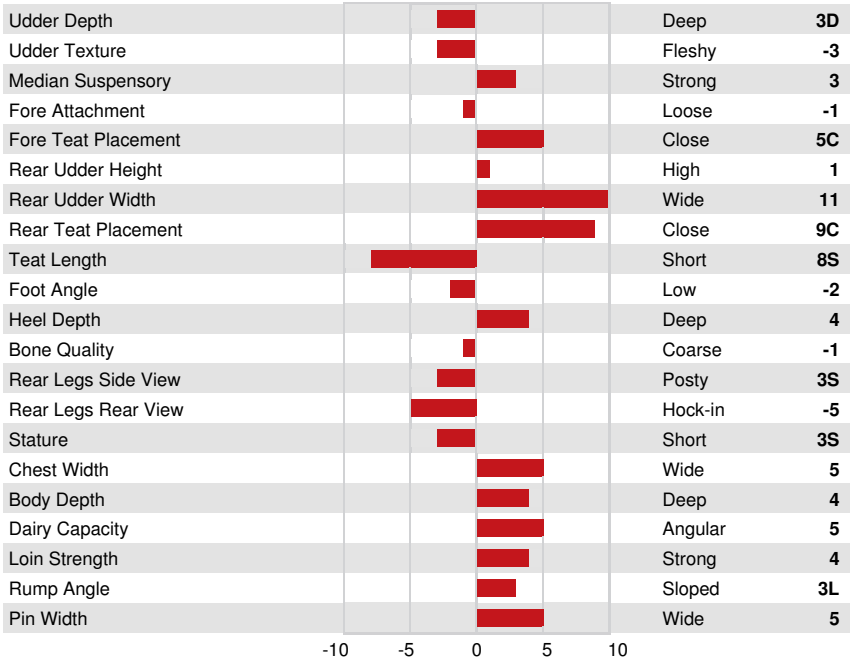

SILVERRIDGE V EINSTEIN
WESTCOAST PROPHECY IMOGEN 6690
PINE-TREE PROPHECY
BGP MODESTY IMOGENE VG-88-5YR-CAN 1*
BACON-HILL PETY MODESTY
VIEW-HOME MRDIAN IOWA VG-87-8YR-CAN DOM 8*

GPA LPI +3454 PRO$ 2016

DPF RDF BLF CNF BYF MWF CVF HH1F HH2F HH3F HH4F HH5F HH6F HCDF HMWF

Reg. #: HO840M3215229854 aAa: DMS: 135,123
Born: 05/28/2020 Kappa Casein: AB Beta Casein: A2A2

PRODUCTION			GPA 24* APR	
Milk kg	Fat kg	Fat %	Protein kg	Protein %
984	101	+0.53	71	+0.31
Feed Efficiency	BMR	Methane Efficiency		
98	97	101		

HEALTH & REPRODUCTION		Immunity	111
Herd Life	105	Calf Immunity	110
Somatic Cell Score	101	Calving Ability	100
Daughter Fertility	105	Daughter Calving Ability	103
Body Condition Score	100	Milking Speed	96
Mastitis Resistance	102	Milking Temperament	98
Lactation Persistence	98	Metabolic Disease Resistance	105

CONFORMATION		GPA 24* APR	
G Herds	G Daughters	81% Rel	
Conformation	1	Dairy Strength	6
Mammary System	-2	Rump	6
Feet & Legs	-1		

BGP MODESTY IMOGENE
GRANDDAM