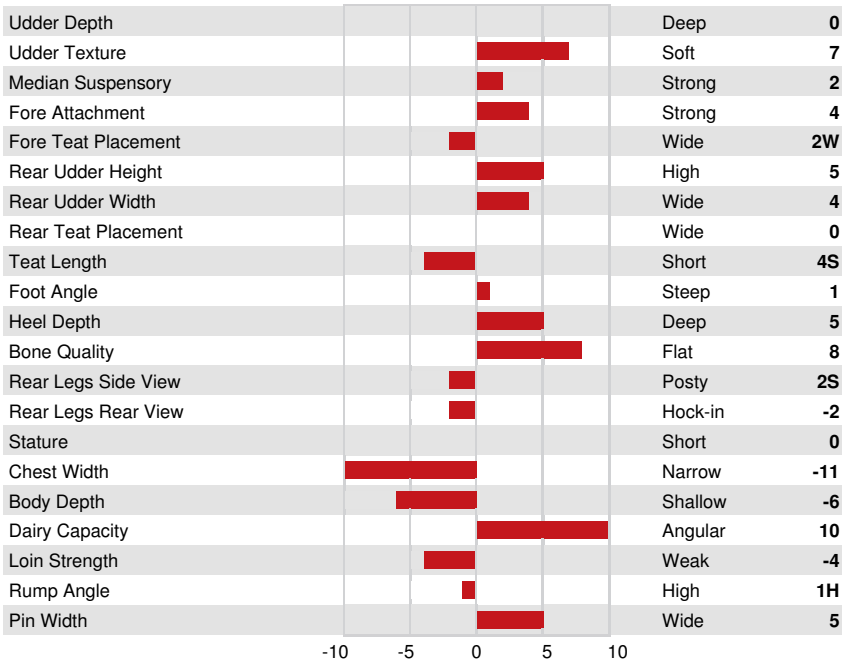

DPF RDF BLF CNF BYF MWF CVF HH1F HH2F HH3F HH4F HH5F HH6F HCDC HMWF

Reg. #: HO840M3212874410

aAa:

DMS: 123,135

Born: 10/31/2020

Kappa Casein: AB

Beta Casein: A2A2

**PRODUCTION** G Herds G Daughters 83% Rel GPA 24\*APR

Milk kg	Fat kg	Fat %	Protein kg	Protein %
587	118	+0.81	63	+0.36
Feed Efficiency	BMR	Methane Efficiency		
100	103	102		

**HEALTH & REPRODUCTION** Immunity 102

Herd Life	103	Calf Immunity	99
Somatic Cell Score	105	Calving Ability	103
Daughter Fertility	100	Daughter Calving Ability	105
Body Condition Score	87	Milking Speed	102
Mastitis Resistance	105	Milking Temperament	102
Lactation Persistency	101	Metabolic Disease Resistance	97

**CONFORMATION** G Herds G Daughters 80% Rel GPA 24\*APR

Conformation	4	Dairy Strength	-2
Mammary System	5	Rump	0
Feet & Legs	4		

QUIET-BROOK-D YODER LASSLY  
GRANDDAM