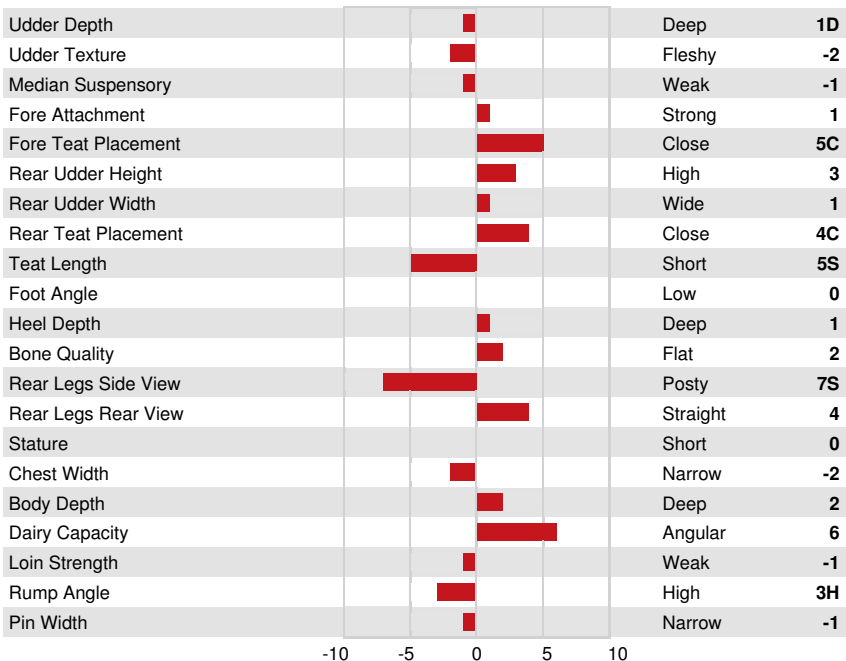

MOUNTFIELD SSI DCY MOGUL
SANDY-VALLEY IOTA GARNET GP-81-2YR-USA
REGANCREST IOTA
SANDY-VALLEY PLANE SAPPHIRE VG-87-2YR-USA 1*
ENSENADA TABOO PLANET
SANDY-VALLEY BOLT SHEILA EX-92-2E-USA

GMACE LPI +2894 PRO$ 699

DPF RDF BLF BYF CVF HH1F HH2F HH3F HH4F HH5F HH6F HCDF HMWF

Reg. #: HOUSAM71181796 aAa: 315246 DMS: 345,456
Born: 01/05/2013 Kappa Casein: AA Beta Casein: A2A2

PRODUCTION			GMACE 24*APR	
Milk kg	Fat kg	Fat %	Protein kg	Protein %
90	51	+0.43	5	+0.02
Feed Efficiency	BMR	Methane Efficiency		
104	104	92		

HEALTH & REPRODUCTION		Immunity
Herd Life	101	Calf Immunity 107
Somatic Cell Score	94	Calving Ability 101
Daughter Fertility	103	Daughter Calving Ability 103
Body Condition Score	95	Milking Speed 101
Mastitis Resistance	96	Milking Temperament 97
Lactation Persistency	95	Metabolic Disease Resistance 95

CONFORMATION		GMACE 24*APR	
Conformation	0	Dairy Strength	2
Mammary System	-1	Rump	-2
Feet & Legs	3		

BLASER GRAM 5421