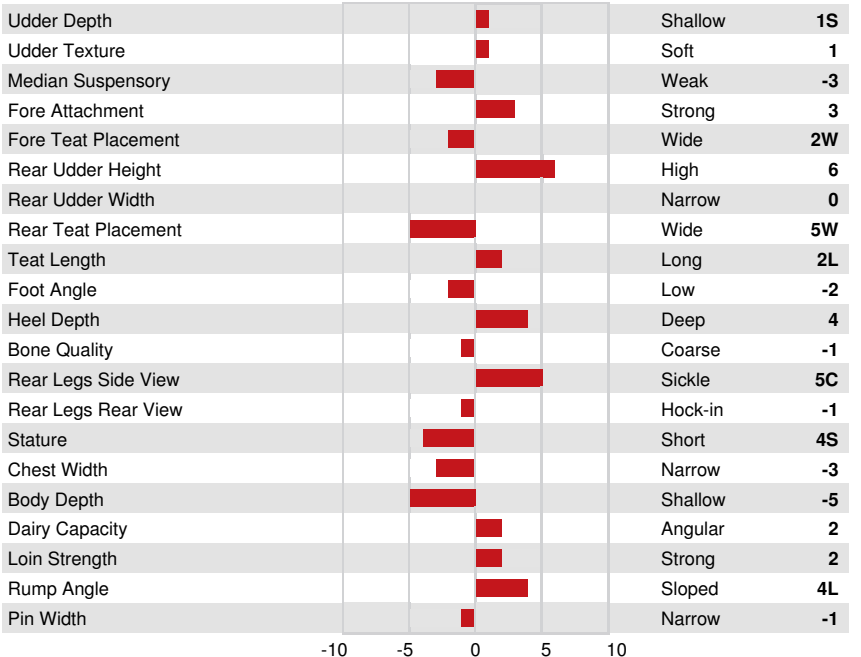

CONFORMATION				G Herds	G Daughters	77% Rel	GPA 24*APR	
Conformation	5	Dairy Strength		-2				
Mammary System	5	Rump		4				
Feet & Legs	6							

TIRSVAD K&L RIVETING MAGNOLIA
DAM

MISS MAGIC
GRANDDAM

MISS MAGIC
GRANDDAM