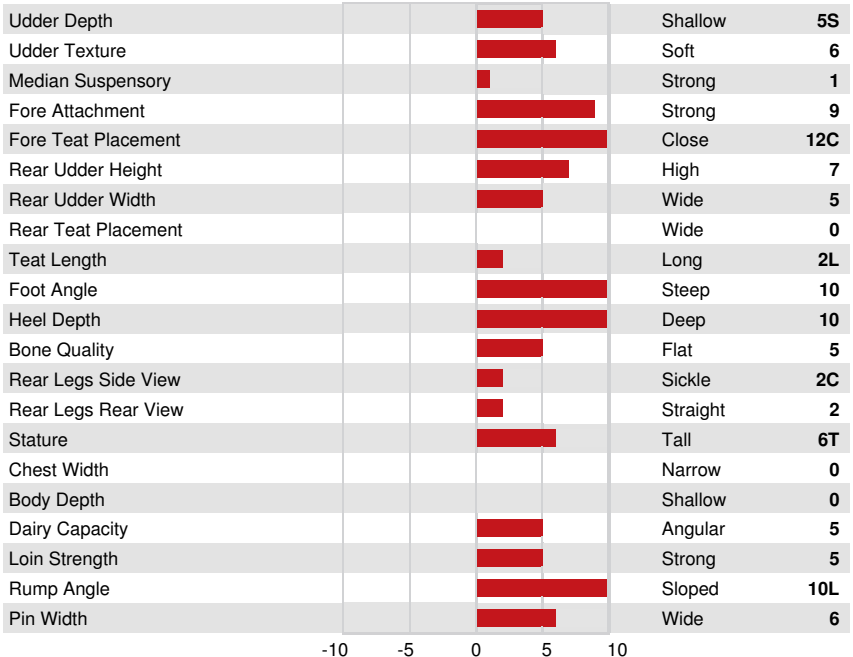

3STAR OH RANGER RED

CCC SOMEONE

LINDENRIGHT MOOVIN RC

CCC UNDENIED SOMETIMES VG-89-3YR-DEU

OUR-FAVORITE UNDENIED

CCC COMMANDER SUMMER

GPA LPI +3318 PRO$ 1557

DPF BLF CNF BYF MWF CVF HH1F HH2F HH3F HH4F HH5F HH6F HCDF HMWF

Reg. #: HODEUM1604547039

aAa: 243615

DMS:

Born: 02/22/2022

Kappa Casein: AB

Beta Casein: A2A2

PRODUCTION G Herds G Daughters 79% Rel GPA 24*APR

Milk kg	Fat kg	Fat %	Protein kg	Protein %
325	35	+0.18	23	+0.09
Feed Efficiency	BMR	Methane Efficiency		
101	94	106		

HEALTH & REPRODUCTION Immunity 117

Herd Life	108	Calf Immunity	116
Somatic Cell Score	109	Calving Ability	97
Daughter Fertility	98	Daughter Calving Ability	103
Body Condition Score	98	Milking Speed	95
Mastitis Resistance	107	Milking Temperament	99
Lactation Persistence	101	Metabolic Disease Resistance	103

CONFORMATION G Herds G Daughters 76% Rel GPA 24*APR

Conformation	12	Dairy Strength	5
Mammary System	10	Rump	8
Feet & Legs	8		

CCC UNDENIED SOMETIMES
GRANDDAM