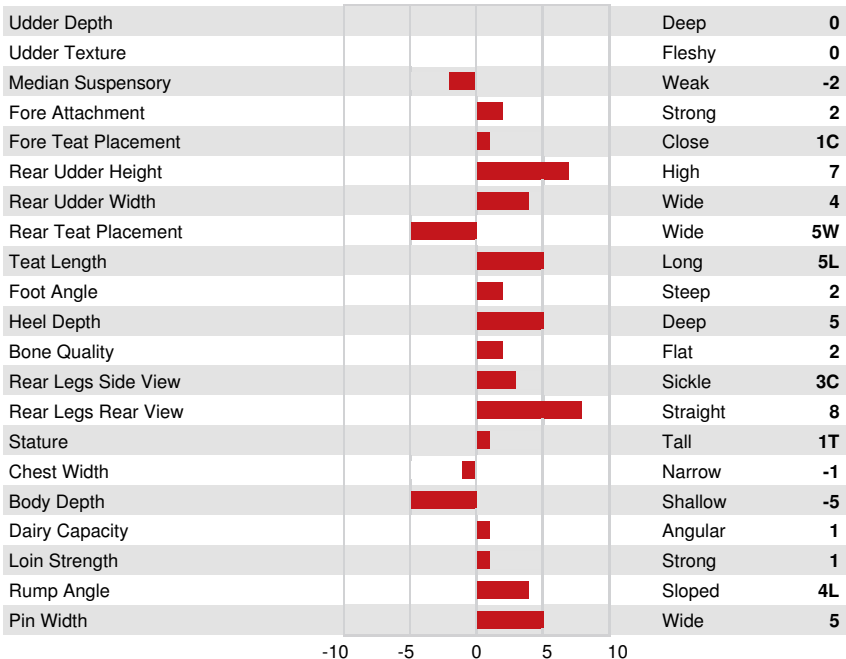

3STAR OH RANGER RED
 HAH ZAMBER VG-85-3YR-DEU
 SPARK-RED
 WIL AMBER VG-86-4YR-DEU
 ENDCO APPRENTICE *RC
 WILDER KAISER 108

GPA LPI +3748 PRO\$ 2815

DPF BLF CNF BYF MWF CVF HH1F HH2F HH3F HH4F HH5F HH6F HCDF HMWF

CONFORMATION		GPA 24* APR	
Conformation	7	Dairy Strength	-1
Mammary System	5	Rump	5
Feet & Legs	10		

HAH ZAMBER
DAM

KANU
FIFTH DAM