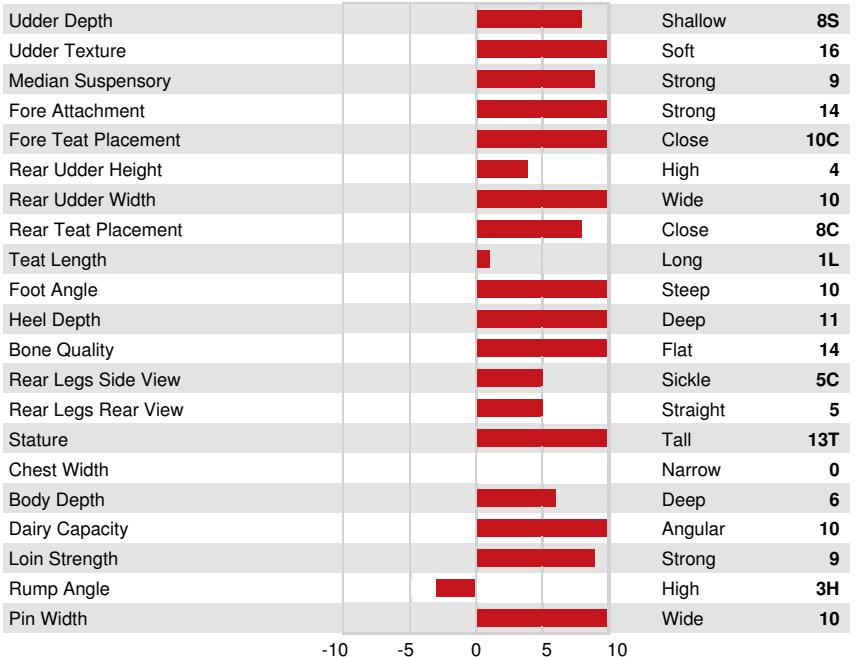

BRABANTDALE ALLEYOOP
 OUR-FAVOURITE SIDEKICK PAMELA GP-83-2YR-CHE
 WALNUTLAWN SIDEKICK
 OUR-FAVORITE STAYING POWER
 WALNUTLAWN SOLOMON
 OUR-FAVORITE VORACIOUS VG-87-2YR-USA

GPA LPI +2864 PRO\$ 330

DPF RDF BLF CNF BYF MWF CVF HH1F HH2F HH3F HH4F HH5F HH6F HCDF HMWF

CONFORMATION			G Herds	G Daughters	82% Rel	GPA 24*APR	
Conformation	15	Dairy Strength					8
Mammary System	13	Rump					7
Feet & Legs	9						

OUR-FAVOURITE SIDEKICK PAMELA
 DAM

OUR-FAVORITE UNLIMITED
 FOURTH DAM