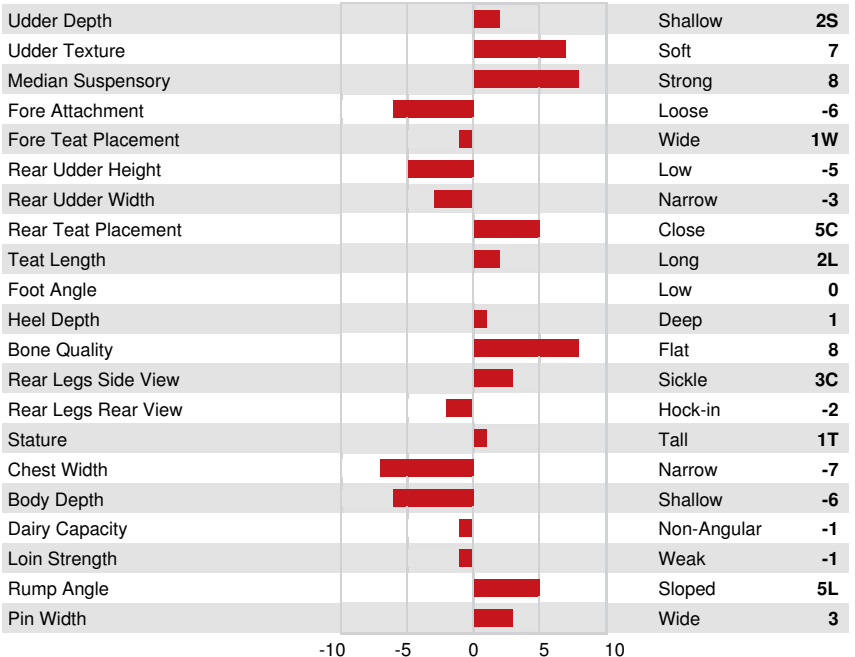

AMIGHETTI NUMERO UNO
L-L-M-DAIRY MILLION PRIZE VG-85-2YR-USA
ENGLAND-AMMON MILLION
L-L-M-DAIRY J STREAM PROCKY VG-87-2YR-USA DOM
APPOLOUS JET STREAM
L-L-M-DAIRY DIE-HD PEACE VG-85-6YR-USA DOM

GLPI +2715 PRO$ 422
VG-CAN DPF RDF BLF CNF BYF CVF HH1F HH2F HH3F HH4F HH5F HH6F HCDF HMWF

Reg. #: HOUSAM71640112 aAa: 243156 DMS: 234,123
Born: 06/28/2012 Kappa Casein: AE Beta Casein: A1A1

PRODUCTION				45 Herds 91 Daughters 96% Rel		GEBV 24* AUG	
Milk kg	Fat kg	Fat %	Protein kg	Protein %			
311	10	-0.02	9	-0.01			
Feed Efficiency	BMR	Methane Efficiency					
92	103	96					

Daughter Average (ME) Milk 12,104 kg Fat 476 kg Protein 390 kg

HEALTH & REPRODUCTION		Immunity 100	
Herd Life	106	Calf Immunity	98
Somatic Cell Score	99	Calving Ability	98
Daughter Fertility	103	Daughter Calving Ability	105
Body Condition Score	94	Milking Speed	101
Mastitis Resistance	103	Milking Temperament	99
Lactation Persistence	96	Metabolic Disease Resistance	98

CONFORMATION		33 Herds 62 Daughters 93% Rel		GEBV 24* AUG	
Conformation	0	Dairy Strength	-5		
Mammary System	-1	Rump	4		
Feet & Legs	3	GP or Better %	58		

BRIGREEN PRESIDENT 2488